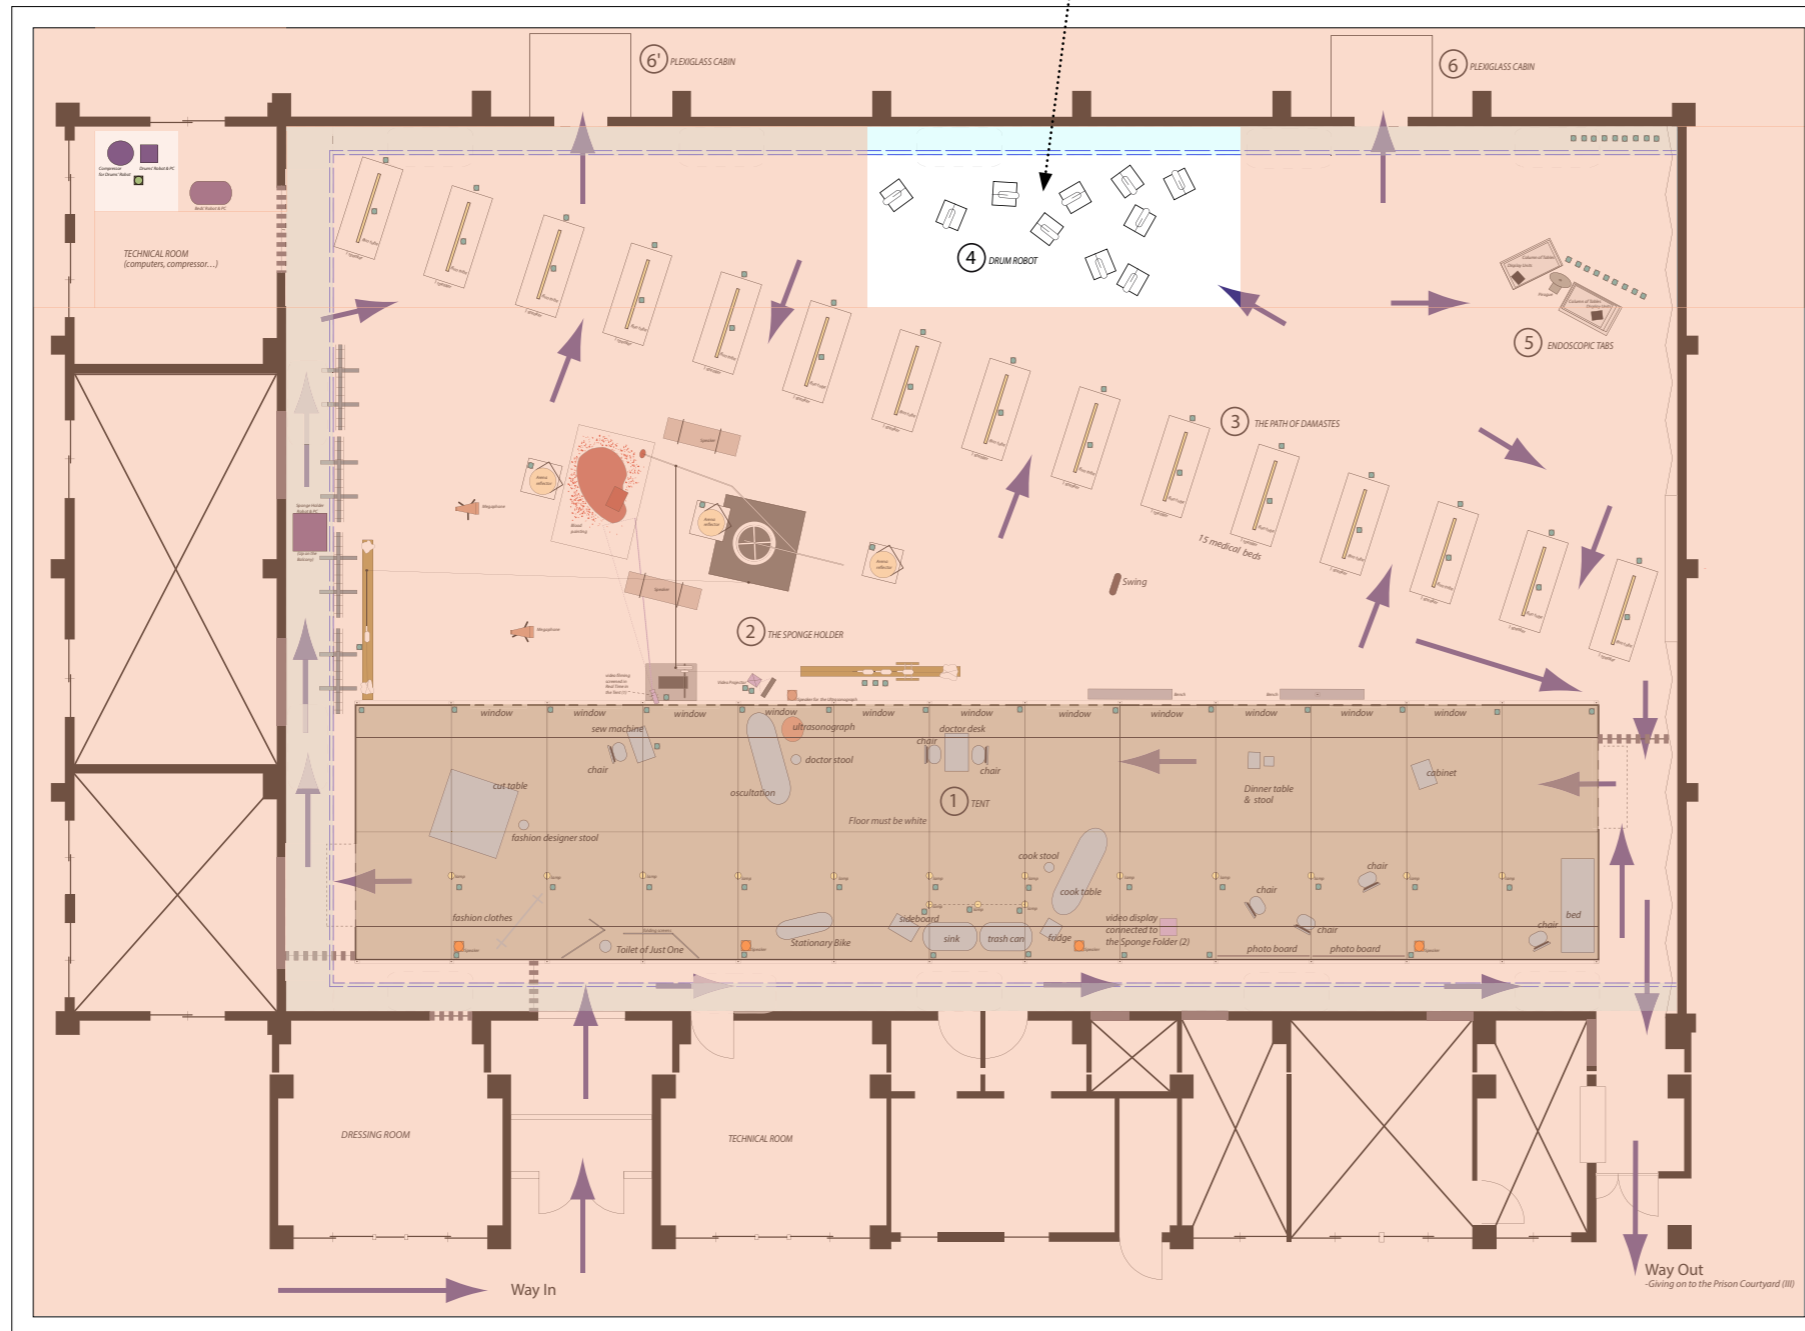

**The Path of Damastes
(15 beds)**

TO BE PROVIDED BY THE FTSVL :

- Electric plugs
- 1 long truss to hang all fluo tubes together
- steel cables to hang the fluo tubes on the truss
- white electric cable for the Fluo tubes
- Thick layer of Polystiren Chips on the whole Gym floor but the surface of the tent

3 big Outdoor Flags
Flying up on the Roof
of the Gym
4,4 m x 7 m

15 Medical Beds

15 Fluo Tubes

3 big Outdoor Flags
Flying up on the Roof
of the Gym
4,4 m x 7 m

4. Endoscopic Tabs

The Endoscopic Tabs

- TO BE PROVIDED BY THE FTSVL :
- Electric plugs (video players are up on the balcony)
 - 1 steel cable to hang the pirogue (the pirogue mainly leans on the floor)

3 big Outdoor Flags
Flying up on the Roof
of the Gym
4,4 m x 7 m

5. Drum Robots

Drum robots

TO BE PROVIDED BY THE FTSVL :
 - Electric plugs for the air compressor

3 big Outdoor Flags
Flying up on the Roof
of the Gym
4,4 m x 7 m