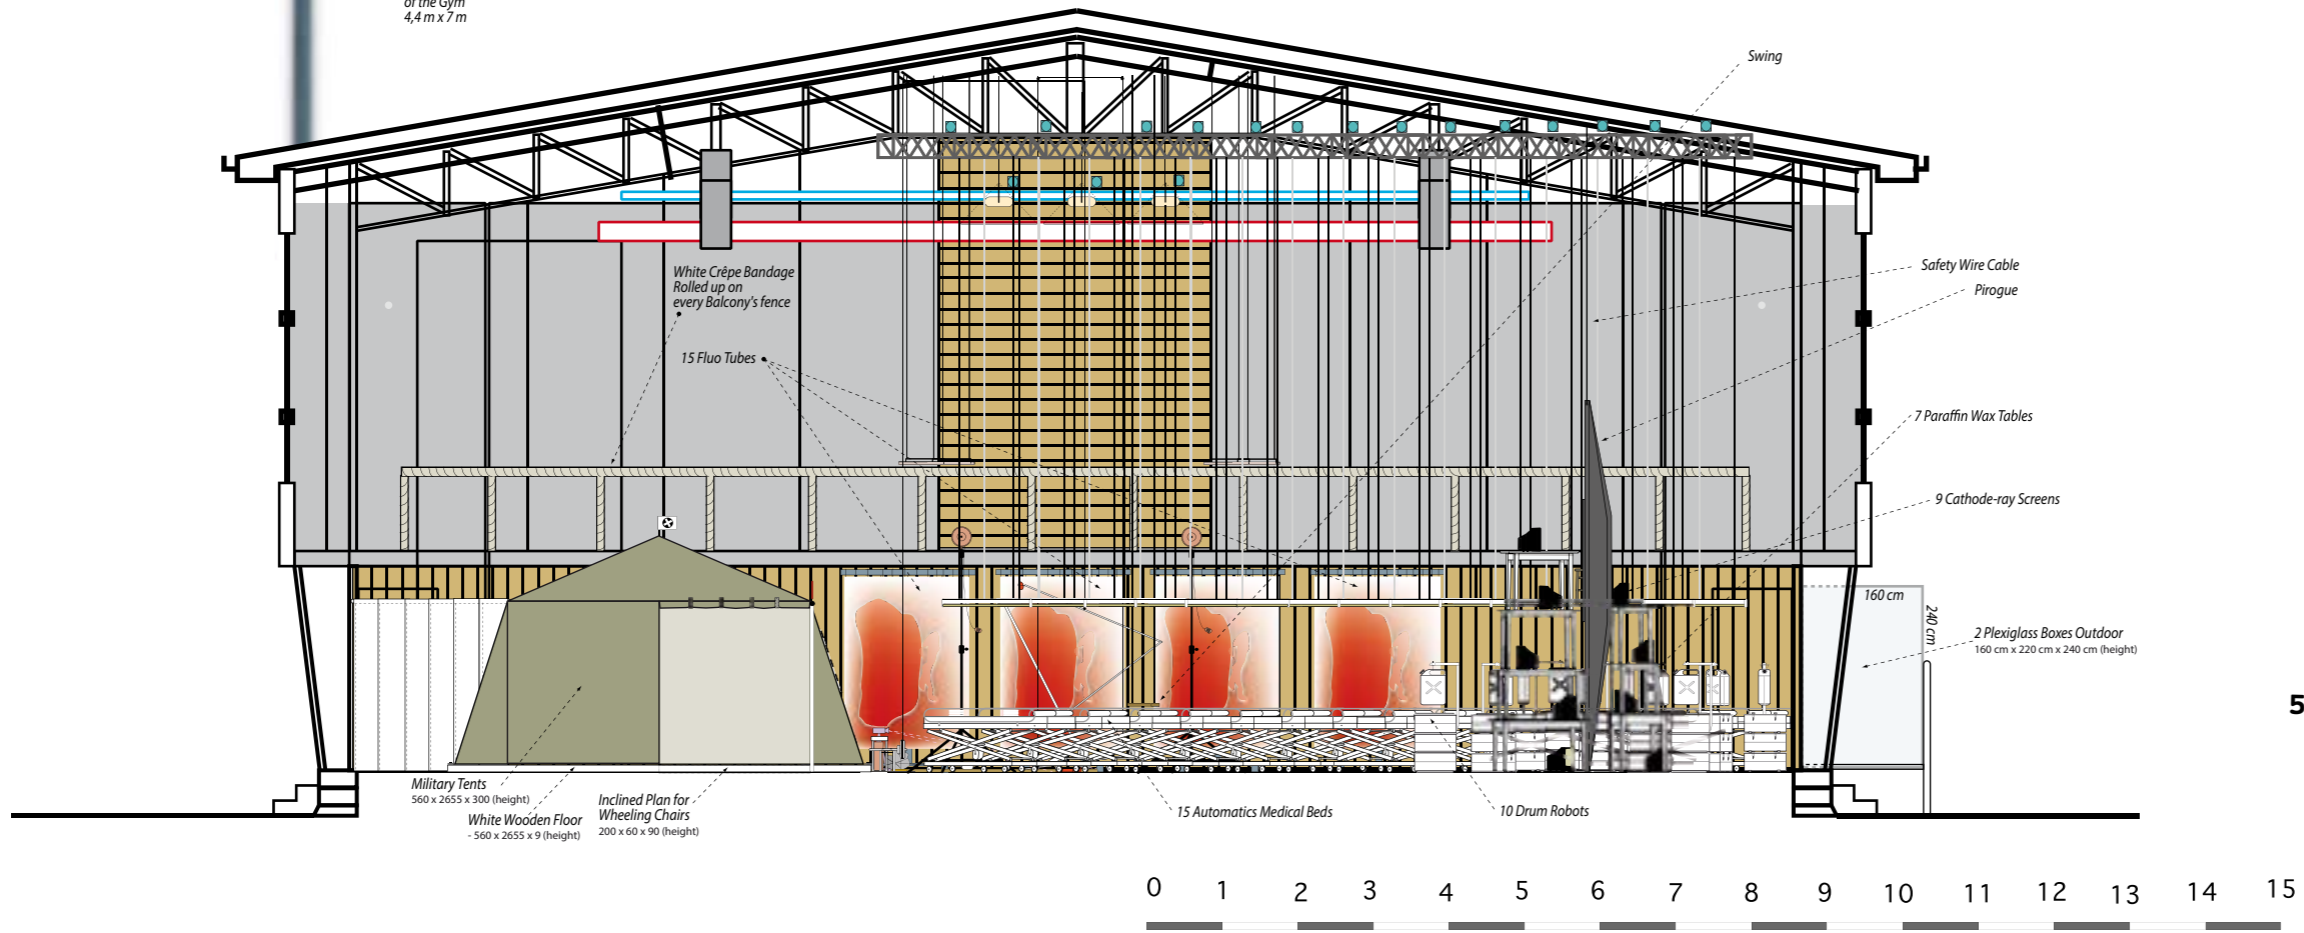

**The Path of Damastes
(15 beds)**

TO BE PROVIDED BY THE FTSVL :

- Electric plugs
- 1 long truss to hang all fluo tubes together
- steel cables to hang the fluo tubes on the truss
- white electric cable for the Fluo tubes
- Thick layer of Polystiren Chips on the whole Gym floor but the surface of the tent

3 big Outdoor Flags
Flying up on the Roof
of the Gym
4,4 m x 7 m

15 Medical Beds

15 Fluo Tubes

3 big Outdoor Flags
Flying up on the Roof
of the Gym
4,4 m x 7 m

4. Endoscopic Tabs

The Endoscopic Tabs

- TO BE PROVIDED BY THE FTSVL :
- Electric plugs (video players are up on the balcony)
 - 1 steel cable to hang the pirogue (the pirogue mainly leans on the floor)

3 big Outdoor Flags
Flying up on the Roof
of the Gym
4,4 m x 7 m

5. Drum Robots

Drum robots

TO BE PROVIDED BY THE FTSVL :
 - Electric plugs for the air compressor

3 big Outdoor Flags
Flying up on the Roof
of the Gym
4,4 m x 7 m