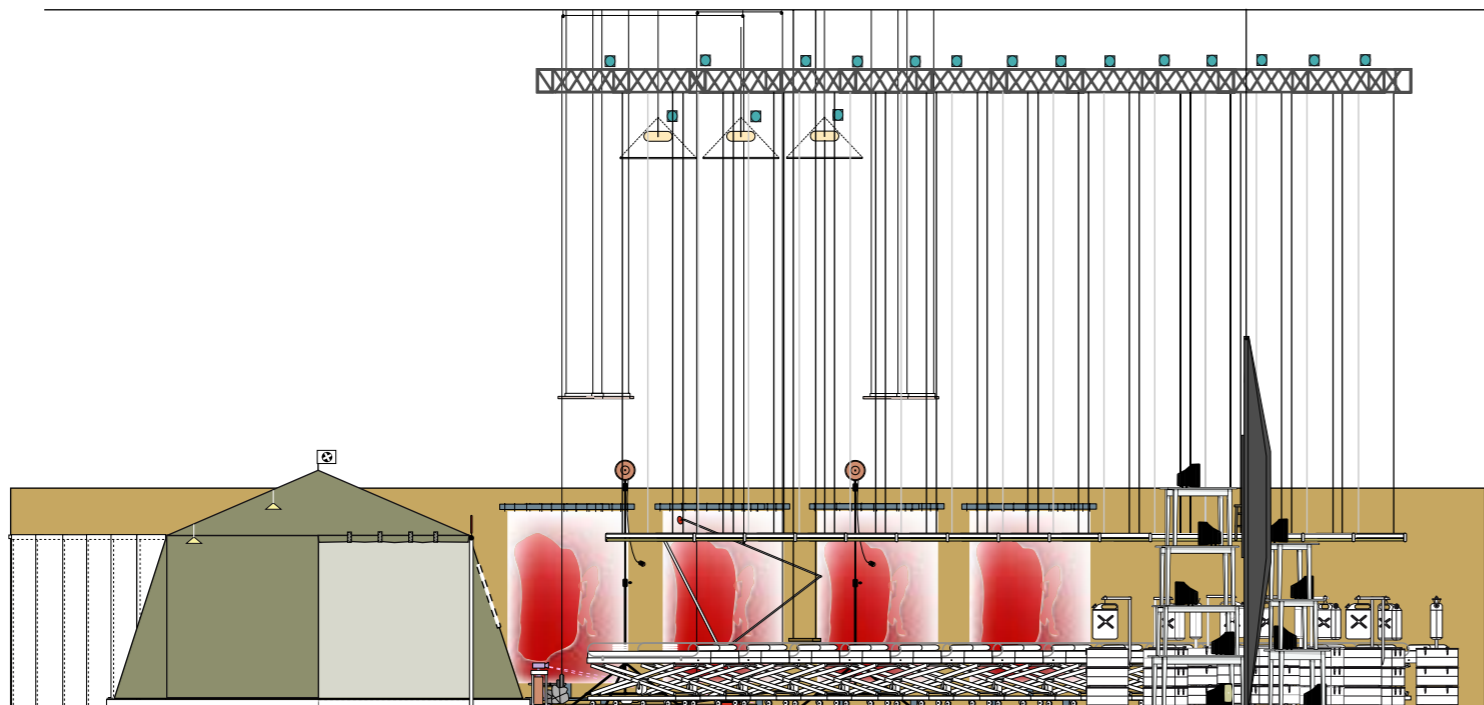

White curtains

When in the Gym and in order to get in the tent, the audience starts with walking along the tent, by the blind side of it. On that first side of the tent, there will be large painted white letters for "Choose A Camp".

3 big Outdoor Flags
Flying up on the Roof
of the Gym
4,4 m x 7 m

15 Medical Beds

15 Fluo Tubes

3 big Outdoor Flags
Flying up on the Roof
of the Gym
4,4 m x 7 m

4. Endoscopic Tabs

The Endoscopic Tabs

- TO BE PROVIDED BY THE FTSVL :
- Electric plugs (video players are up on the balcony)
 - 1 steel cable to hang the pirogue (the pirogue mainly leans on the floor)

3 big Outdoor Flags
Flying up on the Roof
of the Gym
4,4 m x 7 m

5. Drum Robots

Drum robots

TO BE PROVIDED BY THE FTSVL :
 - Electric plugs for the air compressor

3 big Outdoor Flags
Flying up on the Roof
of the Gym
4,4 m x 7 m

0 1 2 3 4 5 6 7 8 9 10 11 12 13 14 15

5. Plexiglass Verandas

verandas

TO BE PROVIDED BY THE FTSVL :
- The wholes verandas have to
be done on the spot

March 21th 2012