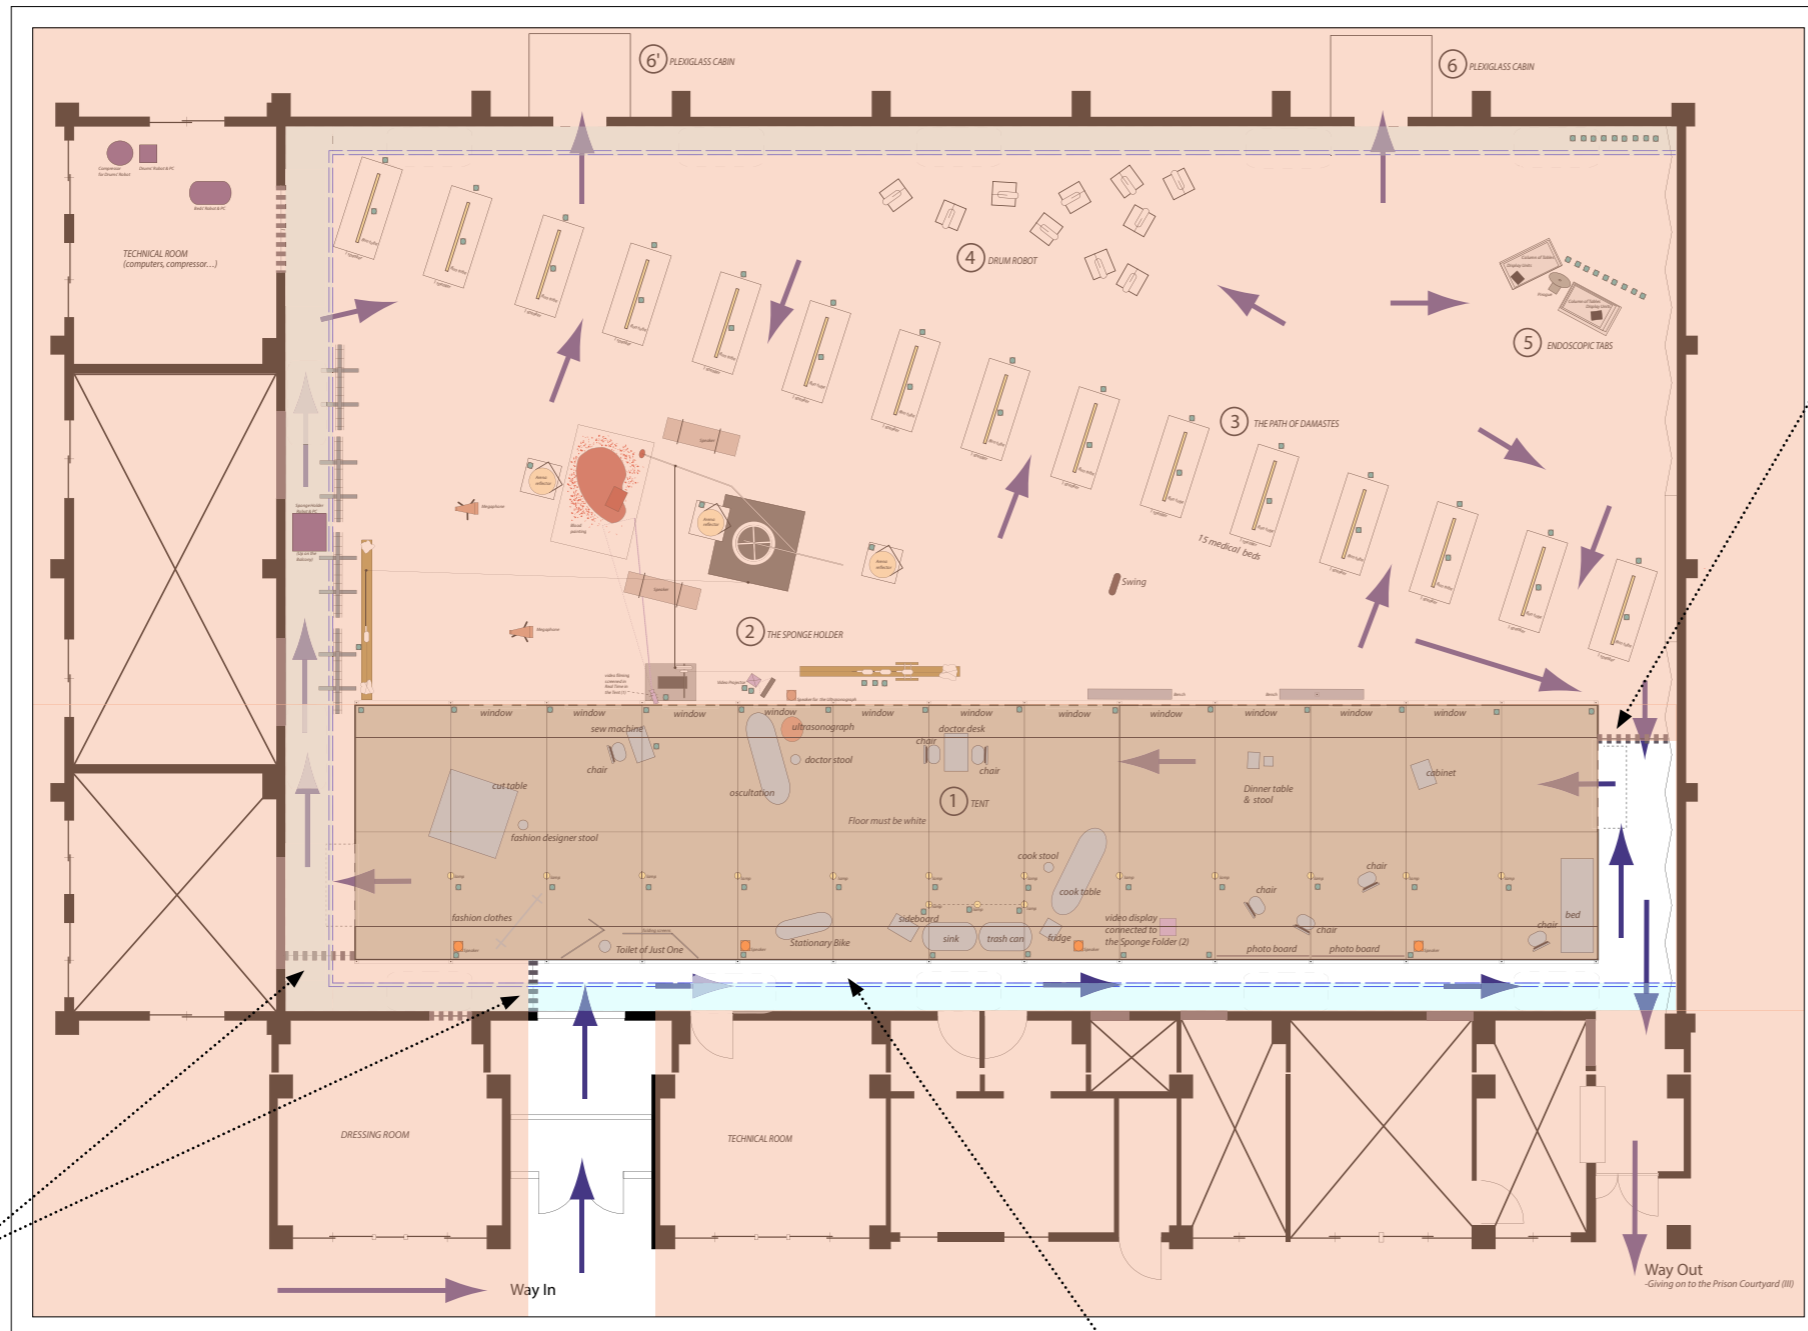

4 DRUM ROBOT

5 ENDOSCOPIC TABS

3 THE PATH OF DAMASTES
15 medical beds

2 THE SPONGE HOLDER

1 TENT

DRESSING ROOM

TECHNICAL ROOM

Way In

Way Out
-Giving on to the Prison Courtyard (III)

LFKMARSEILLES

0. letters painted on the blind long side of the tent
CHOOSE A CAMP

White curtain

- TO BE PROVIDED BY THE FTSVL :
- 3 white curtains to guide the audience to the tent
 - white non-permanent paint
 - paintbrushes
 - plastic cover to protect the floor during the painting

White curtains

When in the Gym and in order to get in the tent, the audience starts with walking along the tent, by the blind side of it. On that first side of the tent, there will be large painted white letters for "Choose A Camp".