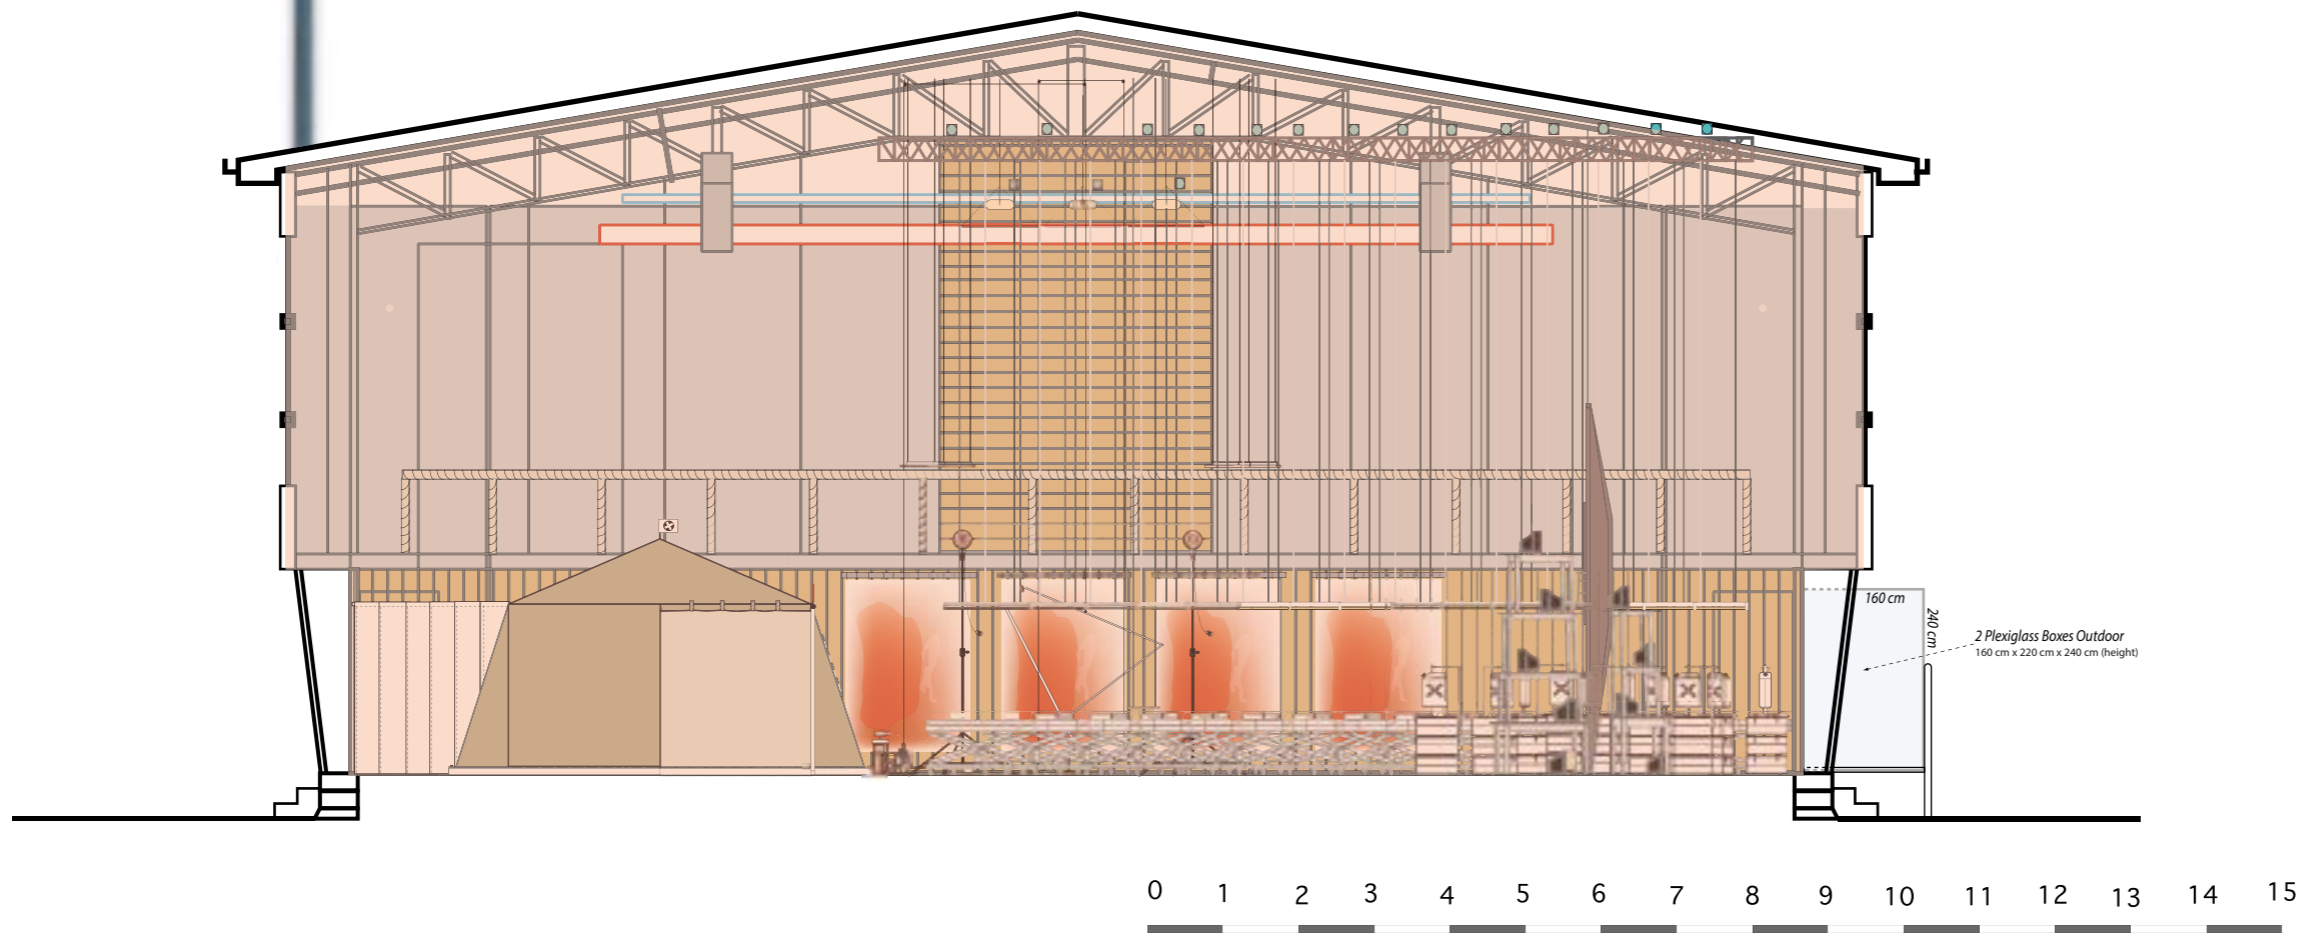

5. Plexiglass Verandas