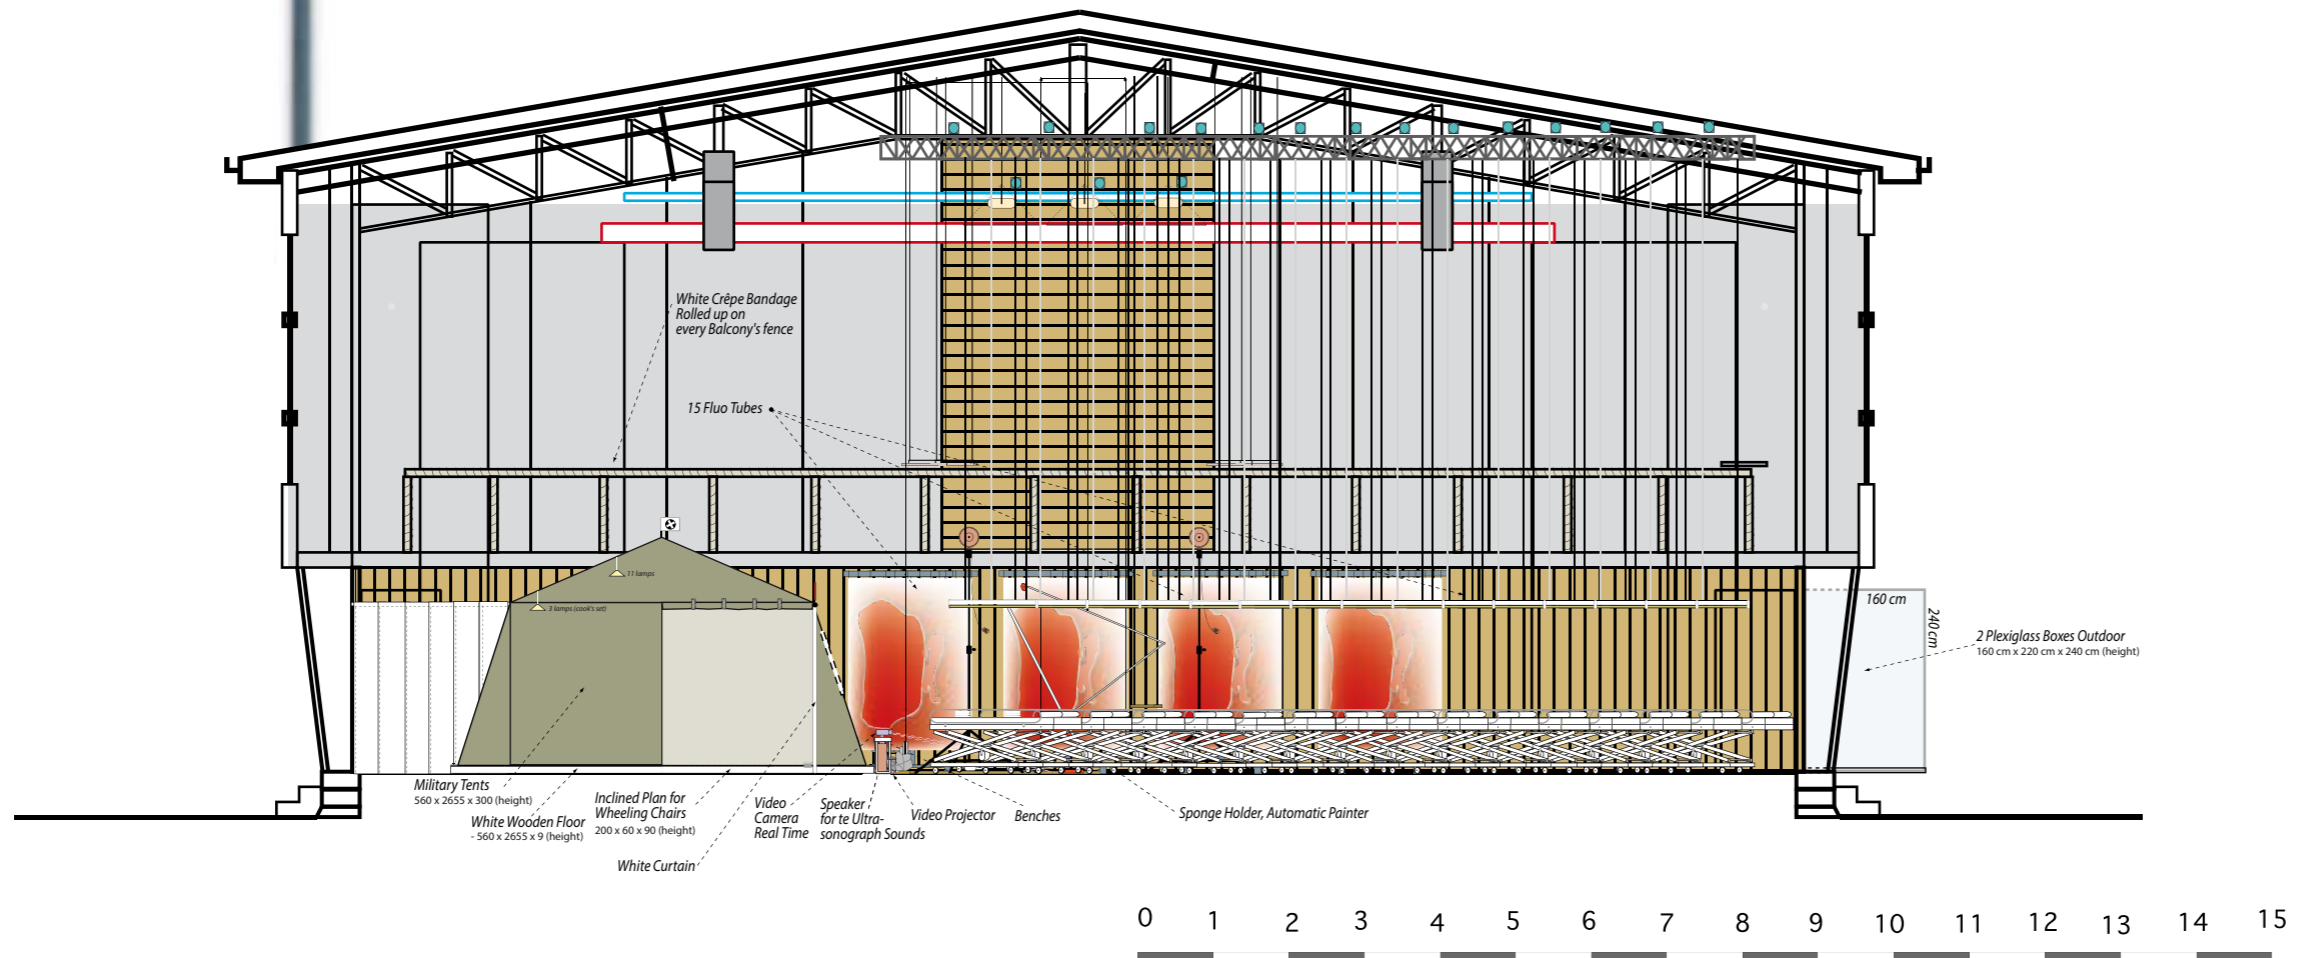

- 1 active sound monitor connected to ultrasonograph
- Electric plugs
- 1 video camera on a small tripod
- 1 video projector
- steel cables to hang the swing
- steel cable to hang the "Magnepan" speakers
- steel cables to hang the filter holders under the arena projectors
- 2 wooden benches (white)
- blood
- 1 fridge for the blood

3 big Outdoor Flags
Flying up on the Roof
of the Gym
4,4 m x 7 m

0 1 2 3 4 5 6 7 8 9 10 11 12 13 14 15

3 reflectors Type Arena

The Sponge Holder and the Swing

3. the Path of Damastes

3 big Outdoor Flags
Flying up on the Roof
of the Gym
4,4 m x 7 m

**The Path of Damastes
(15 beds)**

TO BE PROVIDED BY THE FTSVL :

- Electric plugs
- 1 long truss to hang all fluo tubes together
- steel cables to hang the fluo tubes on the truss
- white electric cable for the Fluo tubes
- Thick layer of Polystiren Chips on the whole Gym floor but the surface of the tent

3 big Outdoor Flags
Flying up on the Roof
of the Gym
4,4 m x 7 m

15 Medical Beds

15 Fluo Tubes

3 big Outdoor Flags
Flying up on the Roof
of the Gym
4,4 m x 7 m

4. Endoscopic Tabs

The Endoscopic Tabs

- TO BE PROVIDED BY THE FTSVL :
- Electric plugs (video players are up on the balcony)
 - 1 steel cable to hang the pirogue (the pirogue mainly leans on the floor)