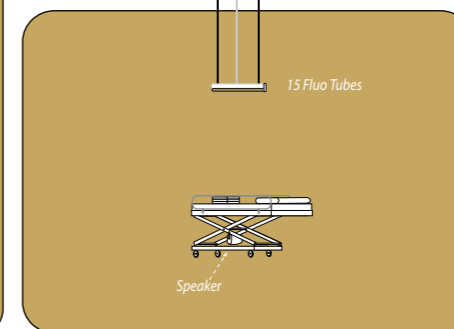

**The Path of Damastes
(15 beds)**

TO BE PROVIDED BY THE FTSVL :

- Electric plugs
- 1 long truss to hang all fluo tubes together
- steel cables to hang the fluo tubes on the truss
- white electric cable for the Fluo tubes
- Thick layer of Polystiren Chips on the whole Gym floor but the surface of the tent

3 big Outdoor Flags
Flying up on the Roof
of the Gym
4,4 m x 7 m

15 Medical Beds

15 Fluo Tubes

3 big Outdoor Flags
Flying up on the Roof
of the Gym
4,4 m x 7 m

4. Endoscopic Tabs

The Endoscopic Tabs

- TO BE PROVIDED BY THE FTSVL :
- Electric plugs (video players are up on the balcony)
 - 1 steel cable to hang the pirogue (the pirogue mainly leans on the floor)