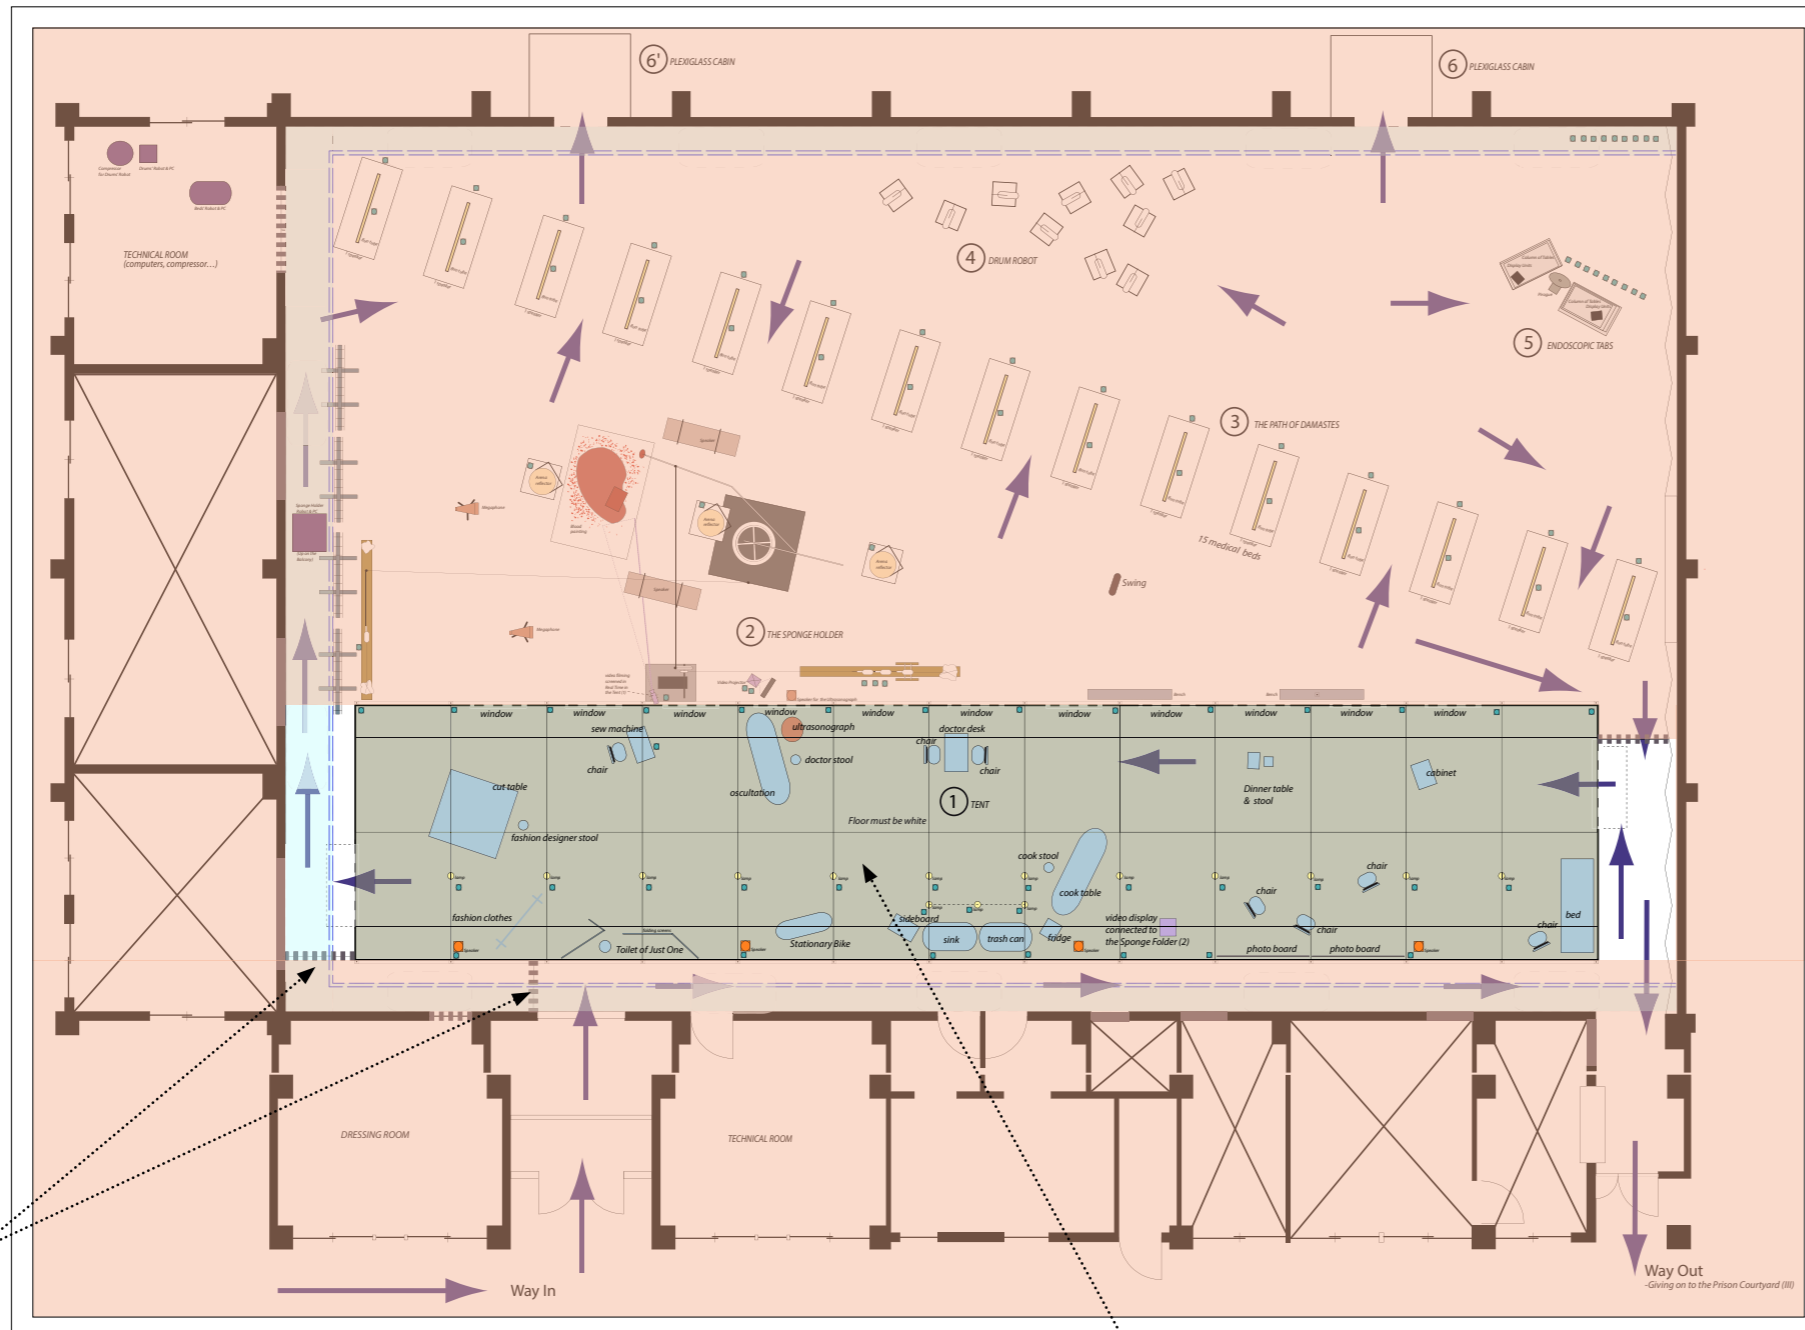

White curtains

The tent

NB :

- Among the "employees" of the tent, the Cleaning woman (or man) is not included in the European staff and is to be hired by the Fstvl

TO BE PROVIDED BY THE FTSVL :

- 1 white wooden floor
- 2 inclined plans
- 3 white curtains
- 1 stationary bike
- 1 sound system with 4 monitors ■
- 1 active sound monitor ■ (cf.2.)
- 1 ultrasonograph (Ultra sound + Doppler mode, Sound production)
- Electric plugs ■
- 1 video camera on a small tripod (cf.2.)
- 1 video display on 1 withe support ■
- video cabling (video monitor/ camera)
- 1 fridge - 55 x 55 x 85 cm (height)
- running water
- cooking set