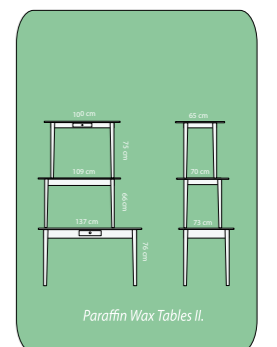

3 big Outdoor Flags
Flying up on the Roof
of the Gym
4,4 m x 7 m

15 Medical Beds

15 Fluo Tubes

3 big Outdoor Flags
Flying up on the Roof
of the Gym
4,4 m x 7 m

4. Endoscopic Tabs

The Endoscopic Tabs

- TO BE PROVIDED BY THE FTSVL :
- Electric plugs (video players are up on the balcony)
 - 1 steel cable to hang the pirogue (the pirogue mainly leans on the floor)