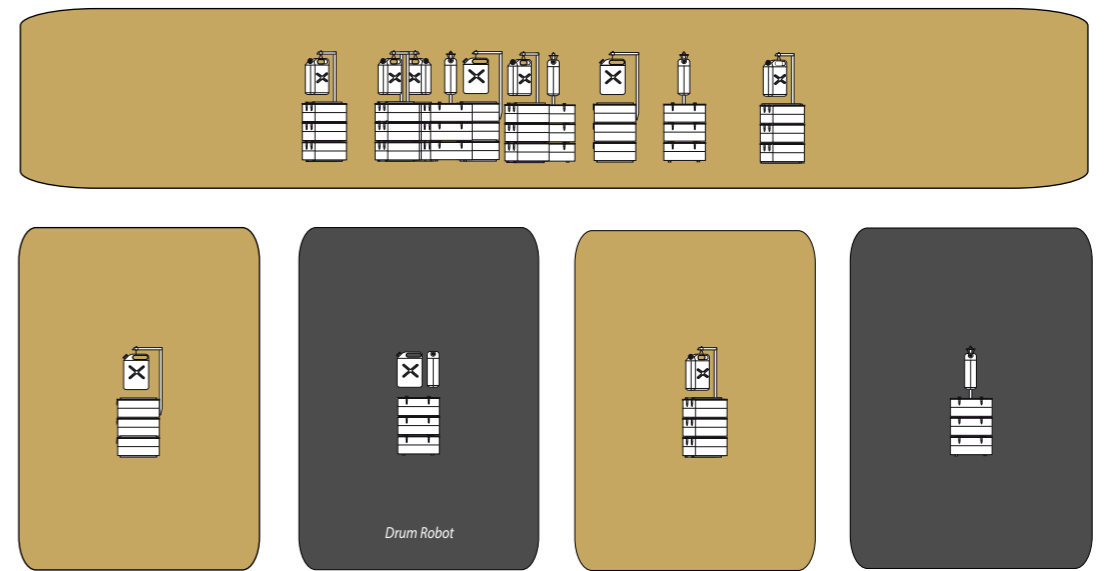

0 1 2 3 4 5 6 7 8 9 10 11 12 13 14 15