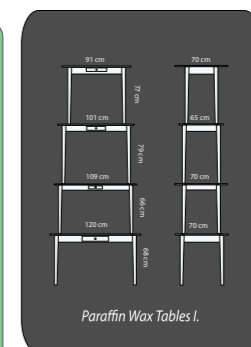

3 big Outdoor Flags
Flying up on the Roof
of the Gym
4,4 m x 7 m

15 Medical Beds

15 Fluo Tubes

3 big Outdoor Flags
Flying up on the Roof
of the Gym
4,4 m x 7 m

4. Endoscopic Tabs

The Endoscopic Tabs

- TO BE PROVIDED BY THE FTSVL :
- Electric plugs (video players are up on the balcony)
 - 1 steel cable to hang the pirogue (the pirogue mainly leans on the floor)