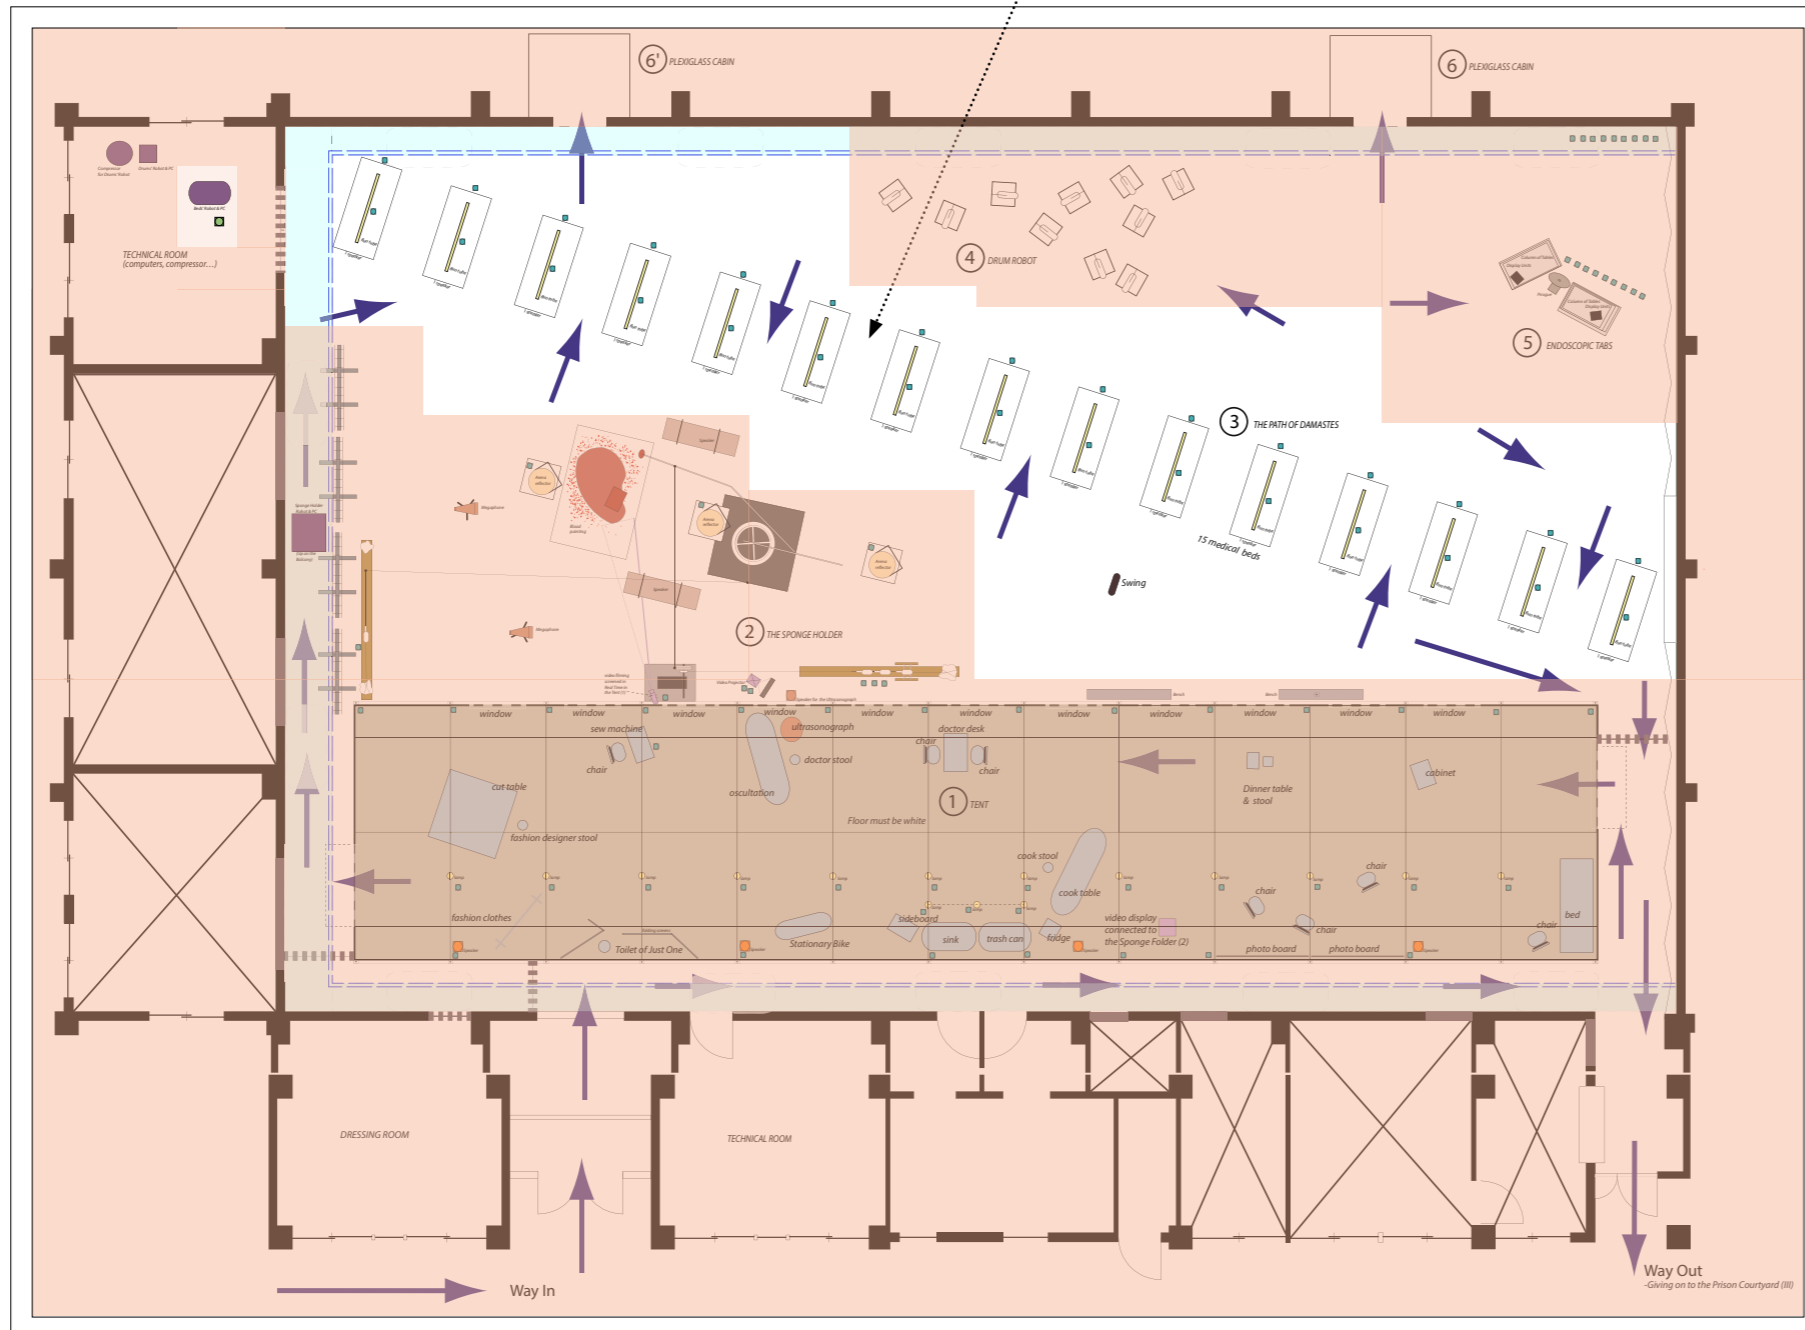

- 1 active sound monitor connected to ultrasonograph
- Electric plugs
- 1 video camera on a small tripod
- 1 video projector
- steel cables to hang the swing
- steel cable to hang the "Magnepan" speakers
- steel cables to hang the filter holders under the arena projectors
- 2 wooden benches (white)
- blood
- 1 fridge for the blood

3 big Outdoor Flags
Flying up on the Roof
of the Gym
4,4 m x 7 m

0 1 2 3 4 5 6 7 8 9 10 11 12 13 14 15

3 reflectors Type Arena

The Sponge Holder and the Swing

3. the Path of Damastes

3 big Outdoor Flags
Flying up on the Roof
of the Gym
4,4 m x 7 m

**The Path of Damastes
(15 beds)**

TO BE PROVIDED BY THE FTSVL :

- Electric plugs
- 1 long truss to hang all fluo tubes together
- steel cables to hang the fluo tubes on the truss
- white electric cable for the Fluo tubes
- Thick layer of Polystiren Chips on the whole Gym floor but the surface of the tent

3 big Outdoor Flags
Flying up on the Roof
of the Gym
4,4 m x 7 m

15 Medical Beds

15 Fluo Tubes

3 big Outdoor Flags
Flying up on the Roof
of the Gym
4,4 m x 7 m

4. Endoscopic Tabs

The Endoscopic Tabs

- TO BE PROVIDED BY THE FTSVL :
- Electric plugs (video players are up on the balcony)
 - 1 steel cable to hang the pirogue (the pirogue mainly leans on the floor)