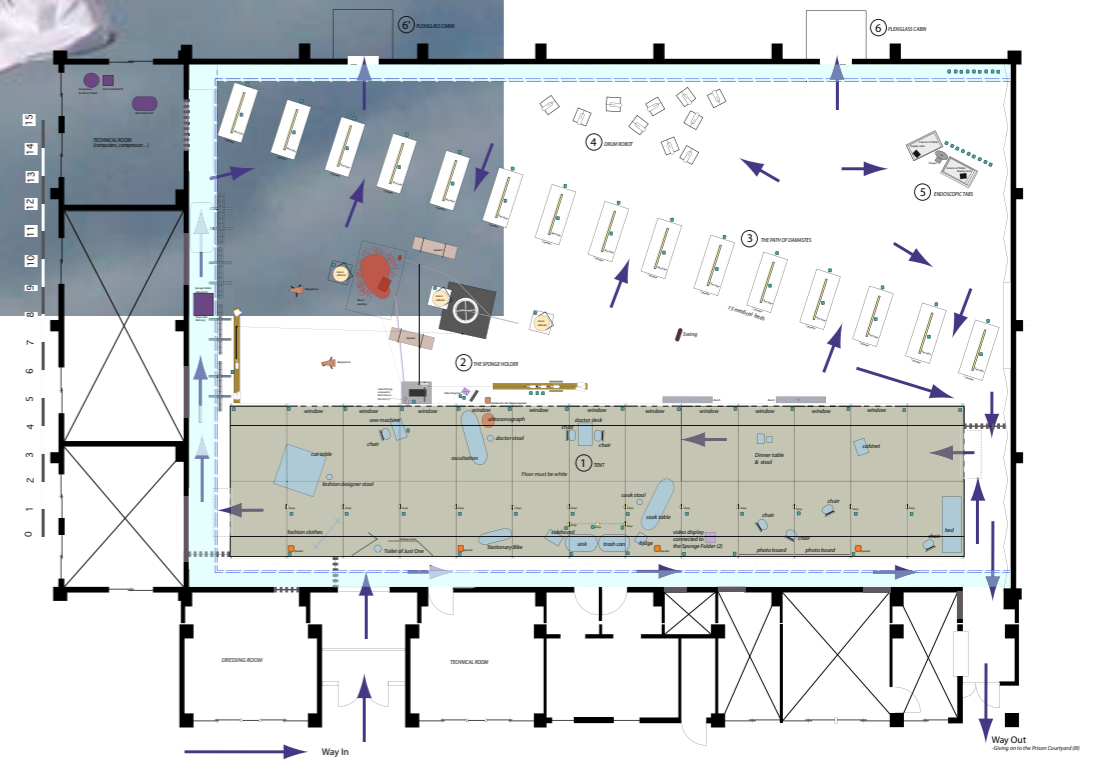

Part 2 - THE GYM

LFK MARSEILLES