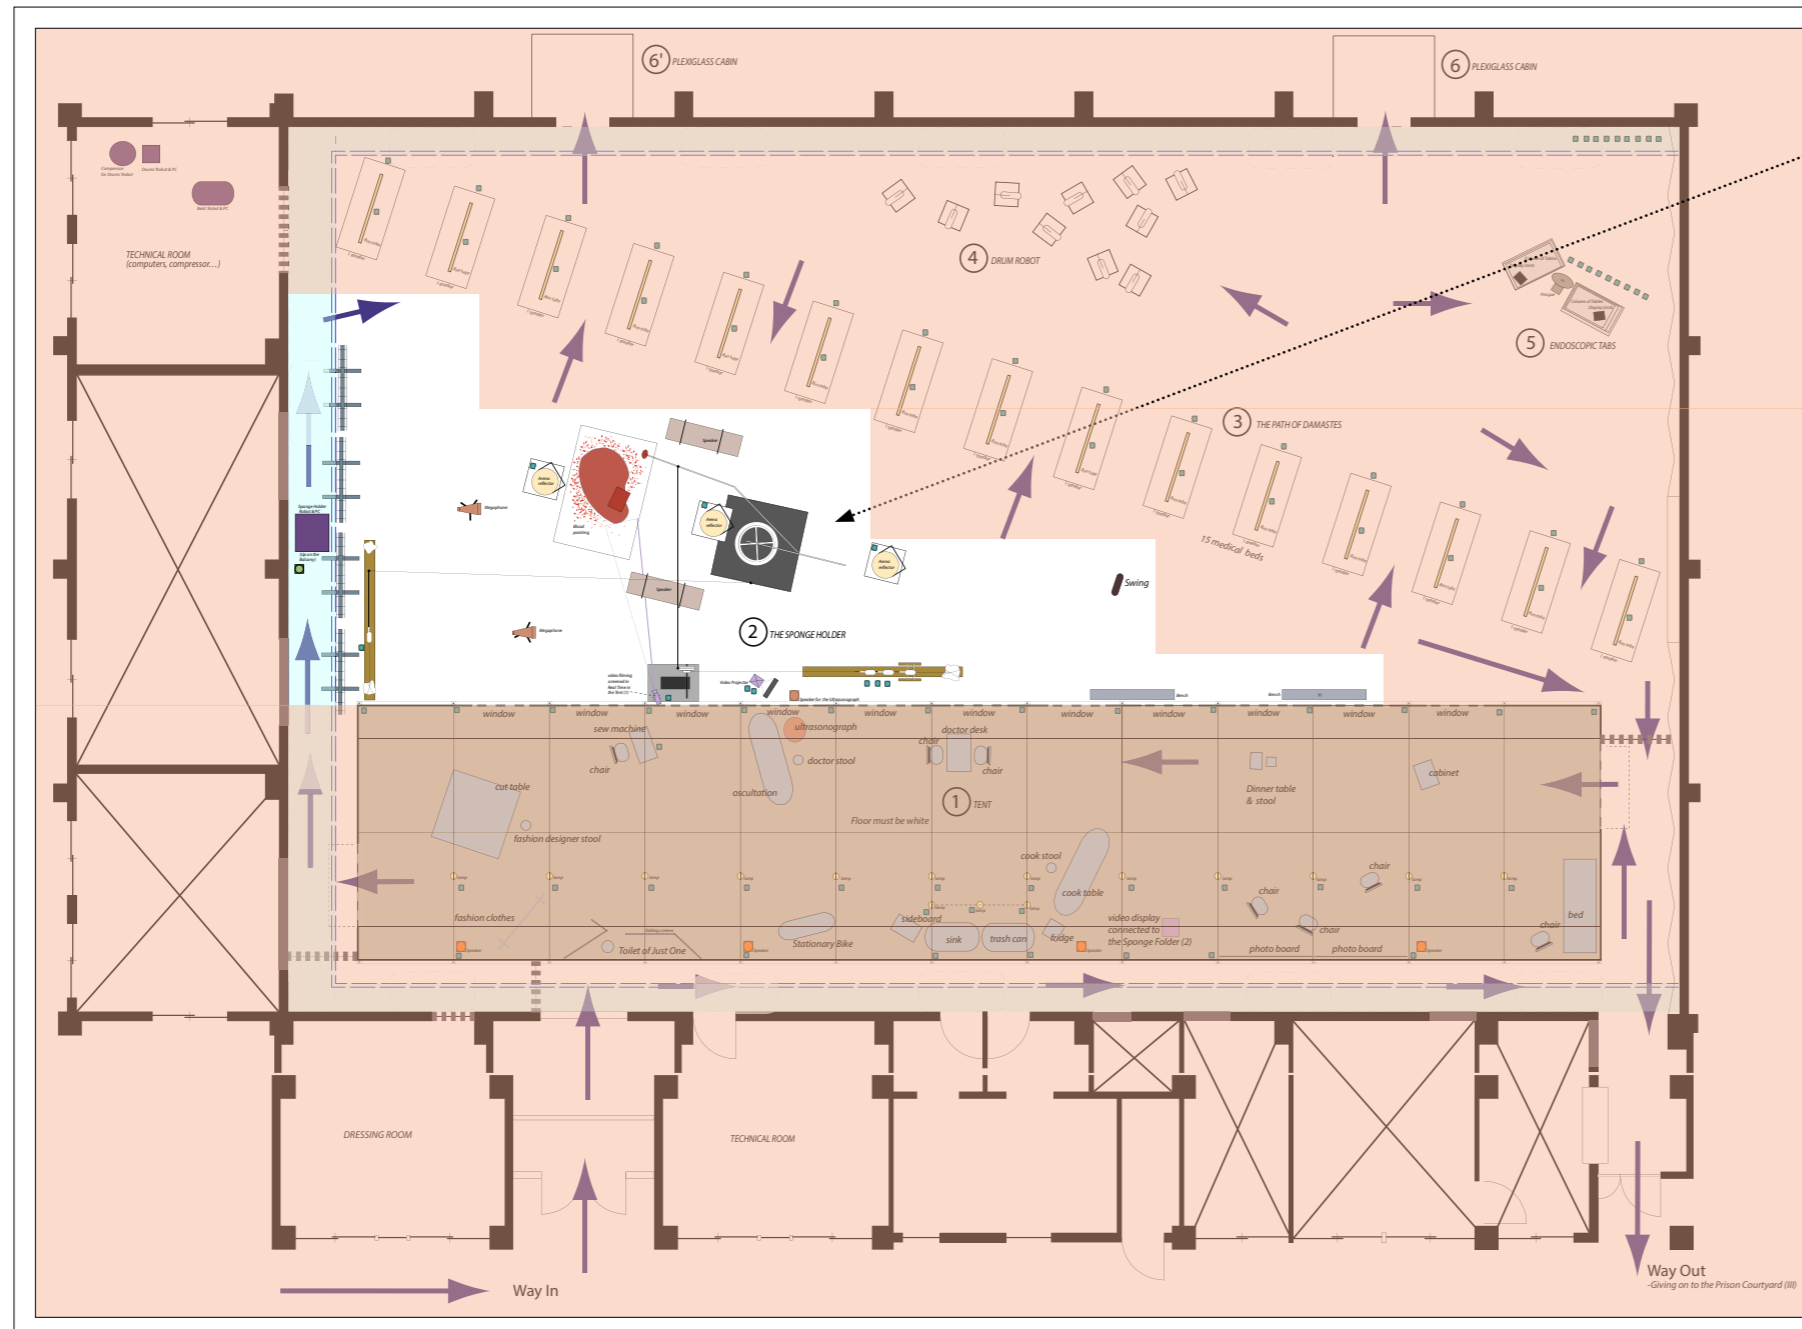

White curtains

When in the Gym and in order to get in the tent, the audience starts with walking along the tent, by the blind side of it. On that first side of the tent, there will be large painted white letters for "Choose A Camp".

TO BE PROVIDED BY THE FTSVL :

- 1 white wooden floor
- 2 inclined plans
- 3 white curtains
- 1 stationary bike
- 1 sound system with 4 monitors ■
- 1 active sound monitor ■ (cf.2.)
- 1 ultrasonograph (Ultra sound + Doppler mode, Sound production)
- Electric plugs ■
- 1 video camera on a small tripod (cf.2.)
- 1 video display on 1 withe support ■
- video cabling (video monitor/ camera)
- 1 fridge - 55 x 55 x 85 cm (height)
- running water
- cooking set

3 big Outdoor Flags
Flying up on the Roof
of the Gym
4,4 m x 7 m

The tent

3 big Outdoor Flags
Flying up on the Roof
of the Gym
4,4 m x 7 m

2. The Sponge Holder and the Swing

The Sponge Holder & the Swing

TO BE PROVIDED BY THE FTSVL :

- 1 active sound monitor connected to ultrasonograph
- Electric plugs
- 1 video camera on a small tripod
- 1 video projector
- steel cables to hang the swing
- steel cable to hang the "Magnepan" speakers
- steel cables to hang the filter holders under the arena projectors
- 2 wooden benches (white)
- blood
- 1 fridge for the blood