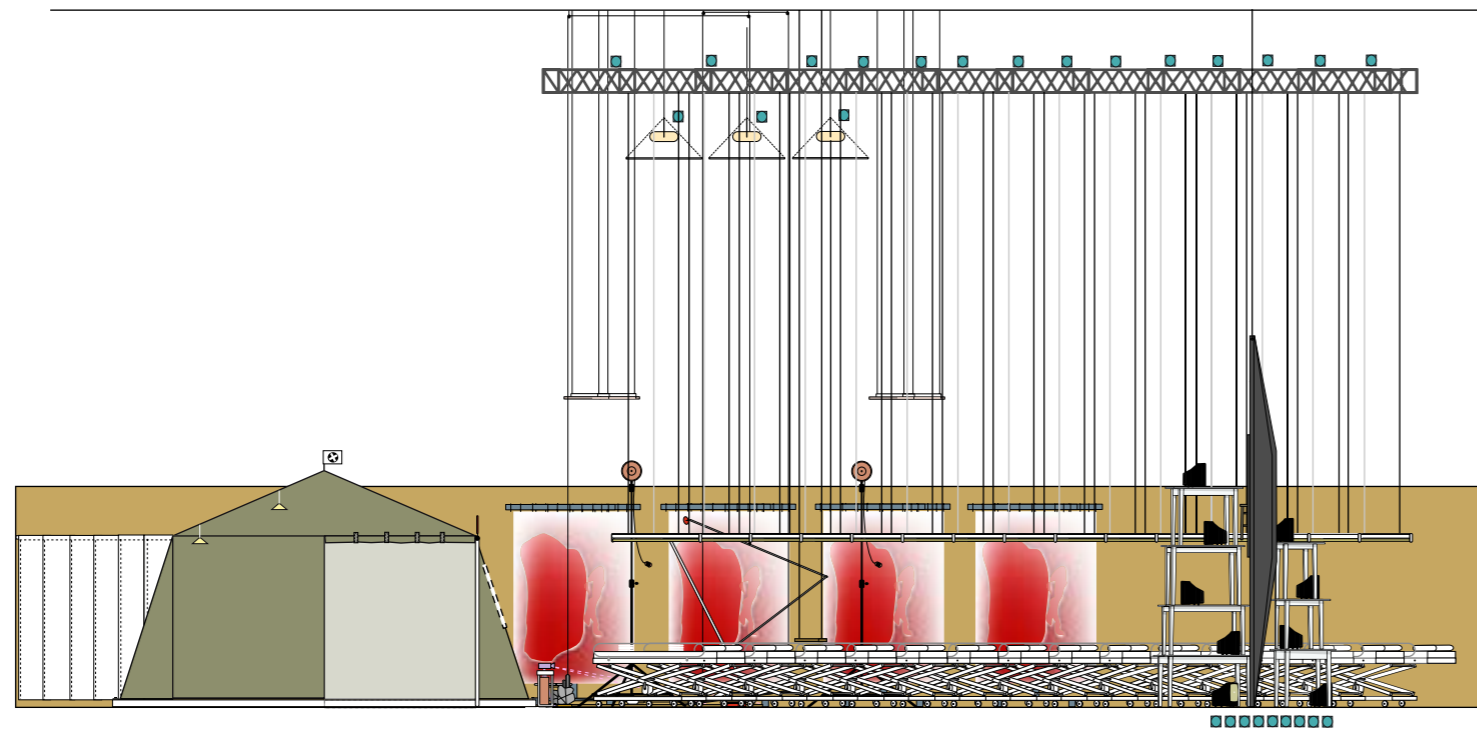

**The Path of Damastes
(15 beds)**

TO BE PROVIDED BY THE FTSVL :

- Electric plugs
- 1 long truss to hang all fluo tubes together
- steel cables to hang the fluo tubes on the truss
- white electric cable for the Fluo tubes
- Thick layer of Polystiren Chips on the whole Gym floor but the surface of the tent

3 big Outdoor Flags
Flying up on the Roof
of the Gym
4,4 m x 7 m

15 Medical Beds

15 Fluo Tubes

3 big Outdoor Flags
Flying up on the Roof
of the Gym
4,4 m x 7 m

4. Endoscopic Tabs

The Endoscopic Tabs

- TO BE PROVIDED BY THE FTSVL :
- Electric plugs (video players are up on the balcony)
 - 1 steel cable to hang the pirogue (the pirogue mainly leans on the floor)

3 big Outdoor Flags
Flying up on the Roof
of the Gym
4,4 m x 7 m

5. Drum Robots

Drum robots

TO BE PROVIDED BY THE FTSVL :
 - Electric plugs for the air compressor

3 big Outdoor Flags
Flying up on the Roof
of the Gym
4,4 m x 7 m