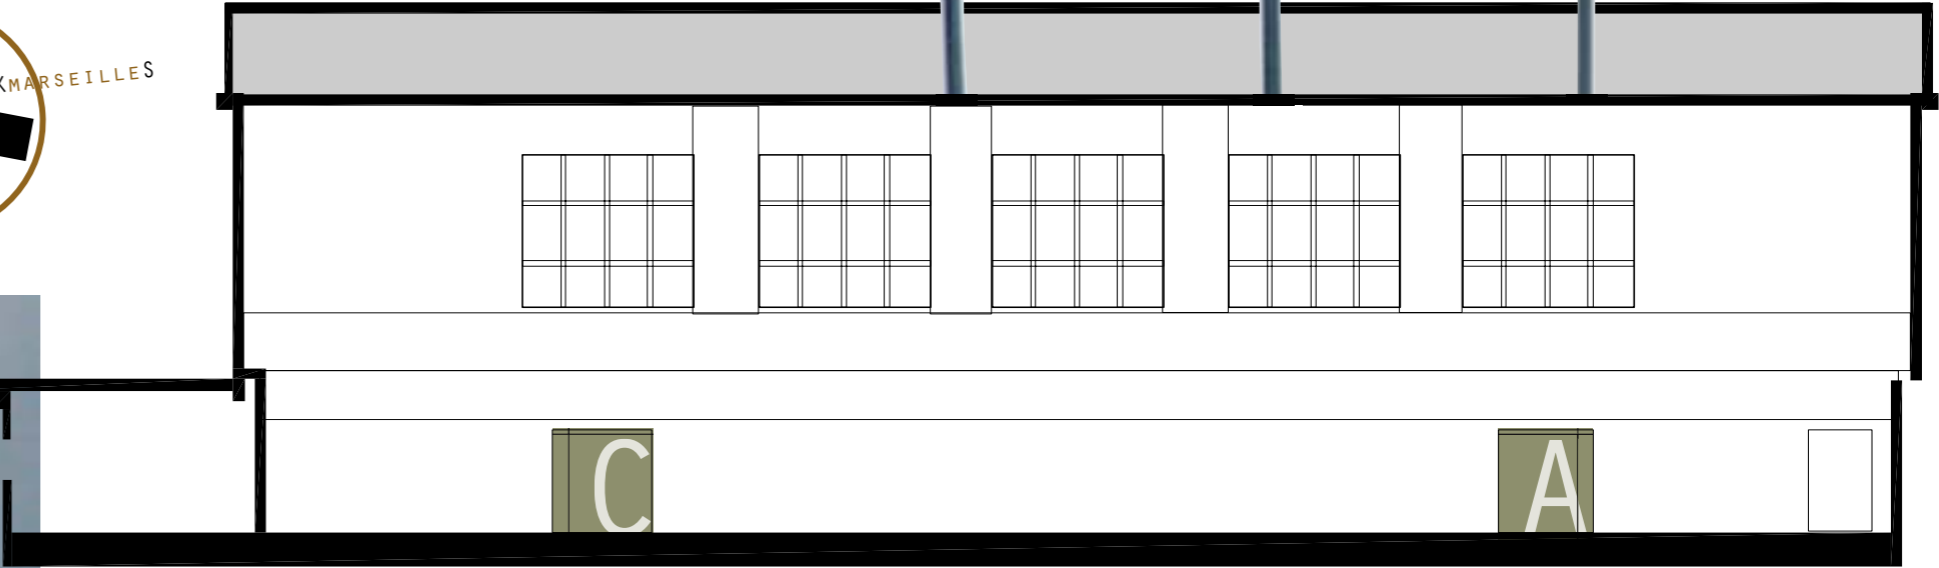

Flags
440 x 700 cm

CHOOSE A CAMP