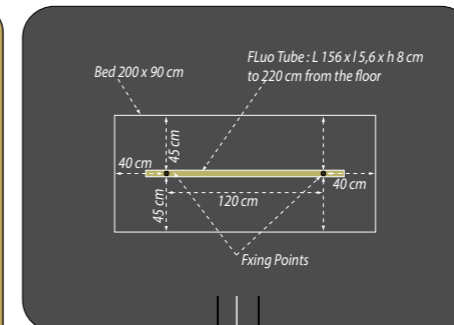

15 Medical Beds

15 Fluo Tubes