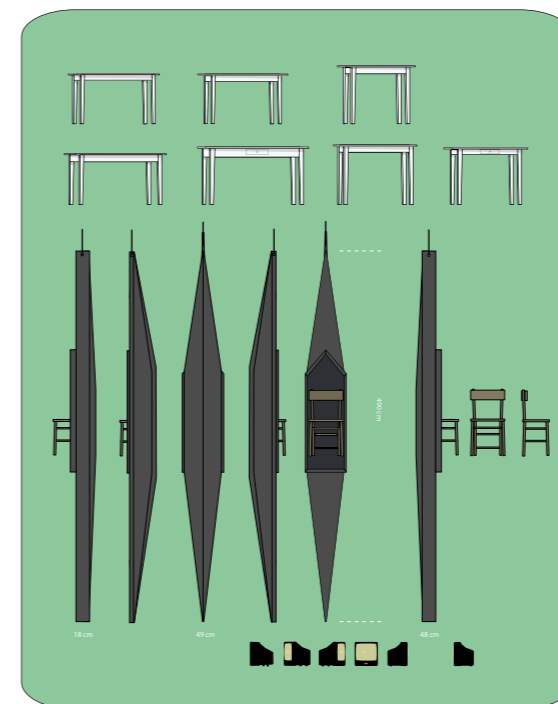

**The Path of Damastes
(15 beds)**

TO BE PROVIDED BY THE FTSVL :

- Electric plugs
- 1 long truss to hang all fluo tubes together
- steel cables to hang the fluo tubes on the truss
- white electric cable for the Fluo tubes
- Thick layer of Polystiren Chips on the whole Gym floor but the surface of the tent

3 big Outdoor Flags
Flying up on the Roof
of the Gym
4,4 m x 7 m

15 Medical Beds

15 Fluo Tubes

3 big Outdoor Flags
Flying up on the Roof
of the Gym
4,4 m x 7 m

4. Endoscopic Tabs

The Endoscopic Tabs

- TO BE PROVIDED BY THE FTSVL :
- Electric plugs (video players are up on the balcony)
 - 1 steel cable to hang the pirogue (the pirogue mainly leans on the floor)

3 big Outdoor Flags
Flying up on the Roof
of the Gym
4,4 m x 7 m

5. Drum Robots

Drum robots

TO BE PROVIDED BY THE FTSVL :
 - Electric plugs for the air compressor

3 big Outdoor Flags
Flying up on the Roof
of the Gym
4,4 m x 7 m