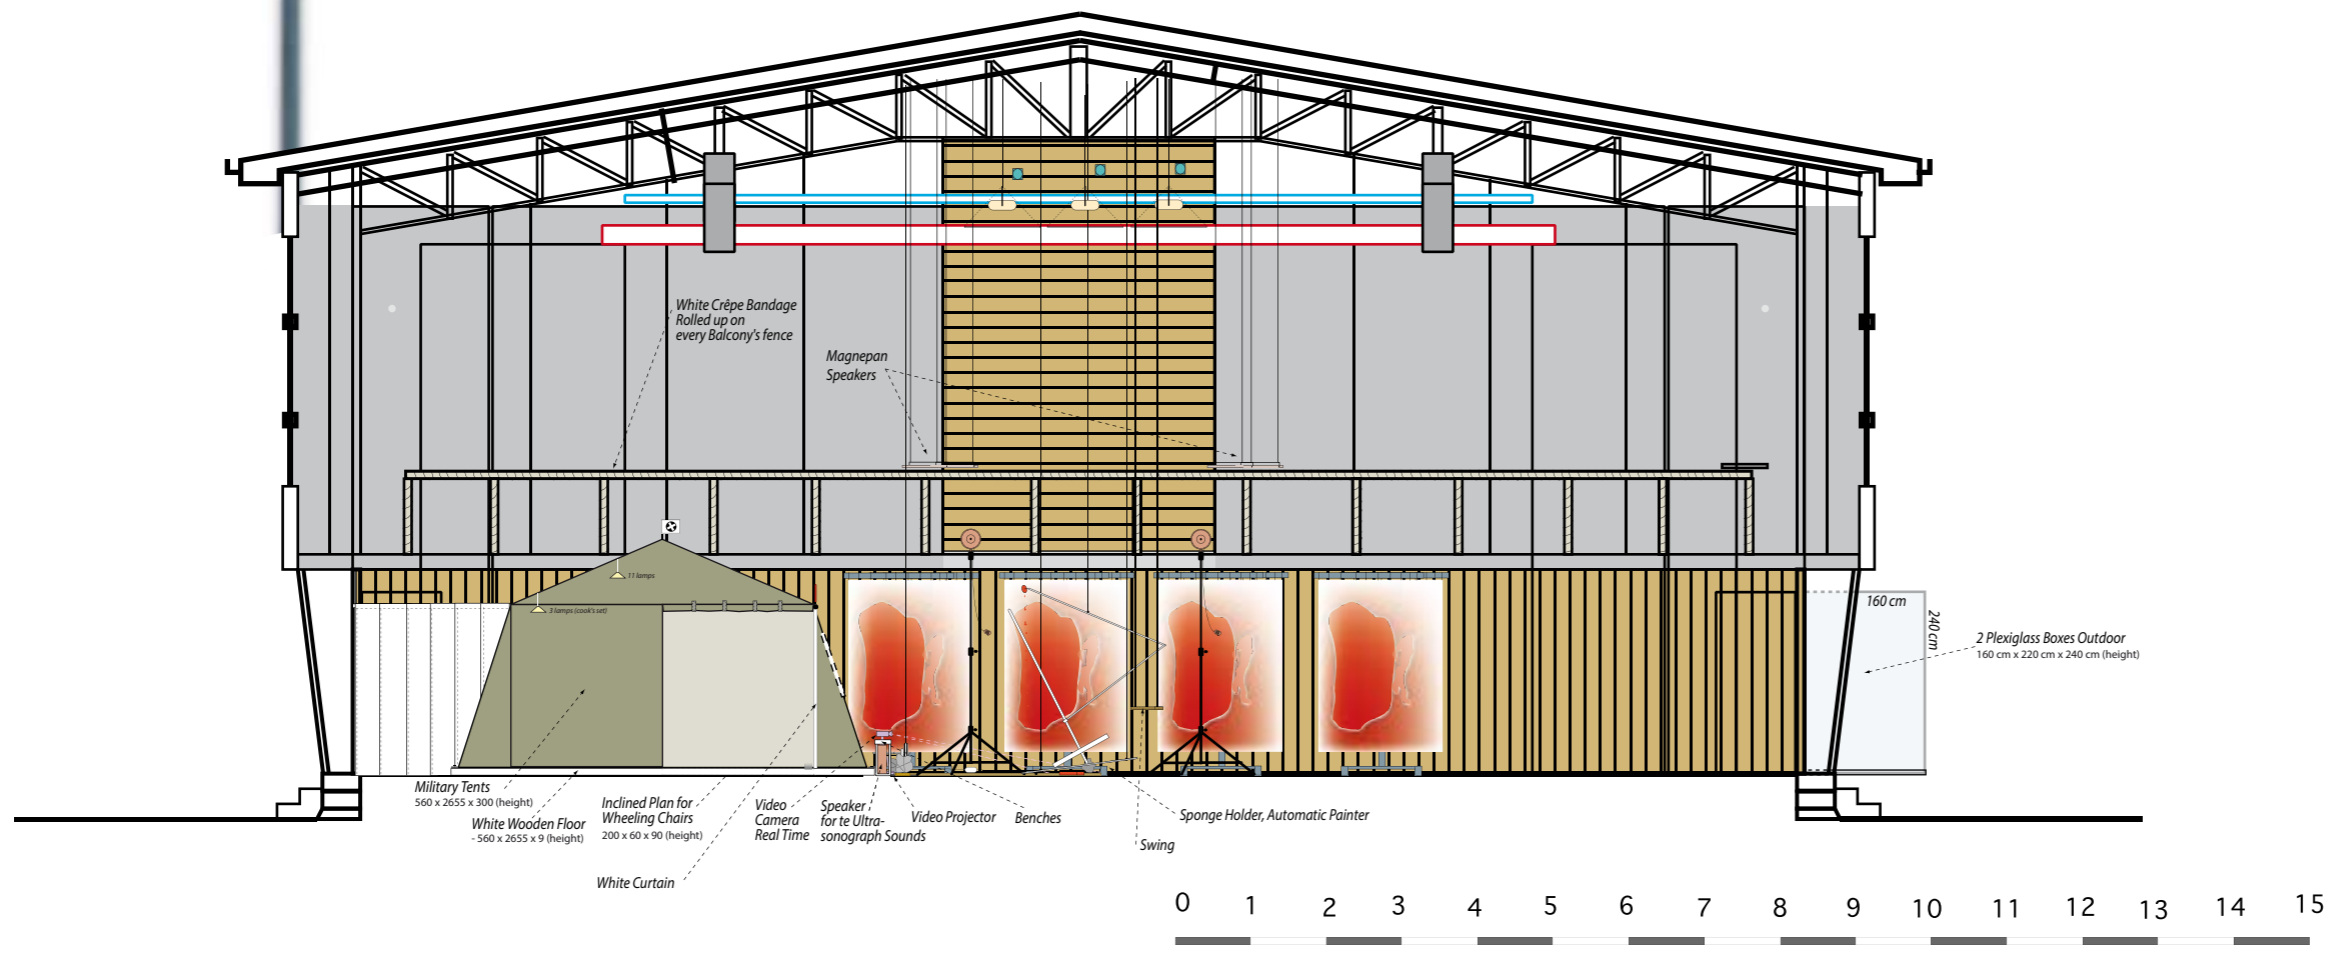

TO BE PROVIDED BY THE FTSVL :

- 1 white wooden floor
- 2 inclined plans
- 3 white curtains
- 1 stationary bike
- 1 sound system with 4 monitors ■
- 1 active sound monitor ■ (cf.2.)
- 1 ultrasonograph (Ultra sound + Doppler mode, Sound production)
- Electric plugs ■
- 1 video camera on a small tripod (cf.2.)
- 1 video display on 1 withe support ■
- video cabling (video monitor/ camera)
- 1 fridge - 55 x 55 x 85 cm (height)
- running water
- cooking set

3 big Outdoor Flags
Flying up on the Roof
of the Gym
4,4 m x 7 m

The tent

3 big Outdoor Flags
Flying up on the Roof
of the Gym
4,4 m x 7 m

2. The Sponge Holder and the Swing

The Sponge Holder & the Swing

TO BE PROVIDED BY THE FTSVL :

- 1 active sound monitor connected to ultrasonograph
- Electric plugs
- 1 video camera on a small tripod
- 1 video projector
- steel cables to hang the swing
- steel cable to hang the "Magnepan" speakers
- steel cables to hang the filter holders under the arena projectors
- 2 wooden benches (white)
- blood
- 1 fridge for the blood

**The Path of Damastes
(15 beds)**

TO BE PROVIDED BY THE FTSVL :

- Electric plugs
- 1 long truss to hang all fluo tubes together
- steel cables to hang the fluo tubes on the truss
- white electric cable for the Fluo tubes
- Thick layer of Polystiren Chips on the whole Gym floor but the surface of the tent