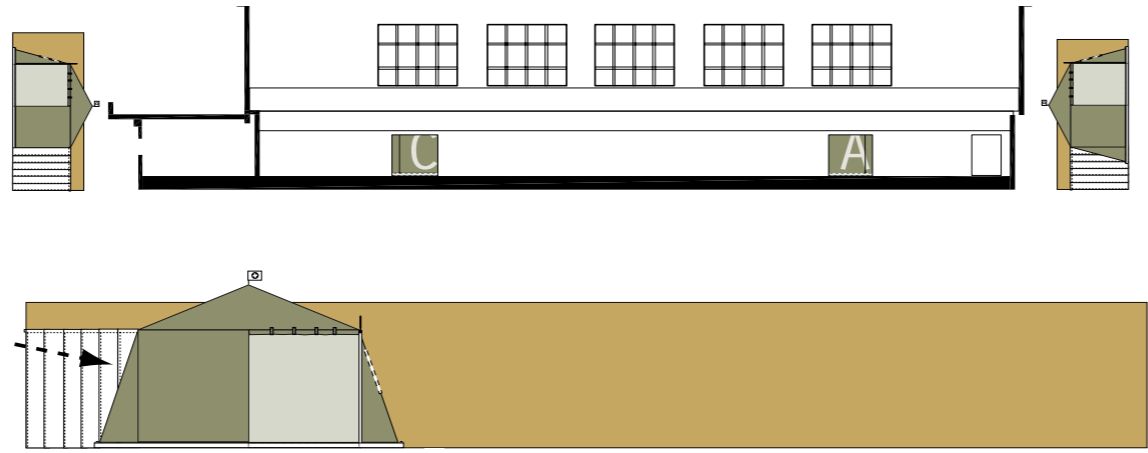

Way Out
-Giving on to the Prison Courtyard (III)

LFKMARSEILLES

0. letters painted on the blind long side of the tent
CHOOSE A CAMP

White curtain

- TO BE PROVIDED BY THE FTSVL :
- 3 white curtains to guide the audience to the tent
 - white non-permanent paint
 - paintbrushes
 - plastic cover to protect the floor during the painting

White curtains

When in the Gym and in order to get in the tent, the audience starts with walking along the tent, by the blind side of it. On that first side of the tent, there will be large painted white letters for "Choose A Camp".