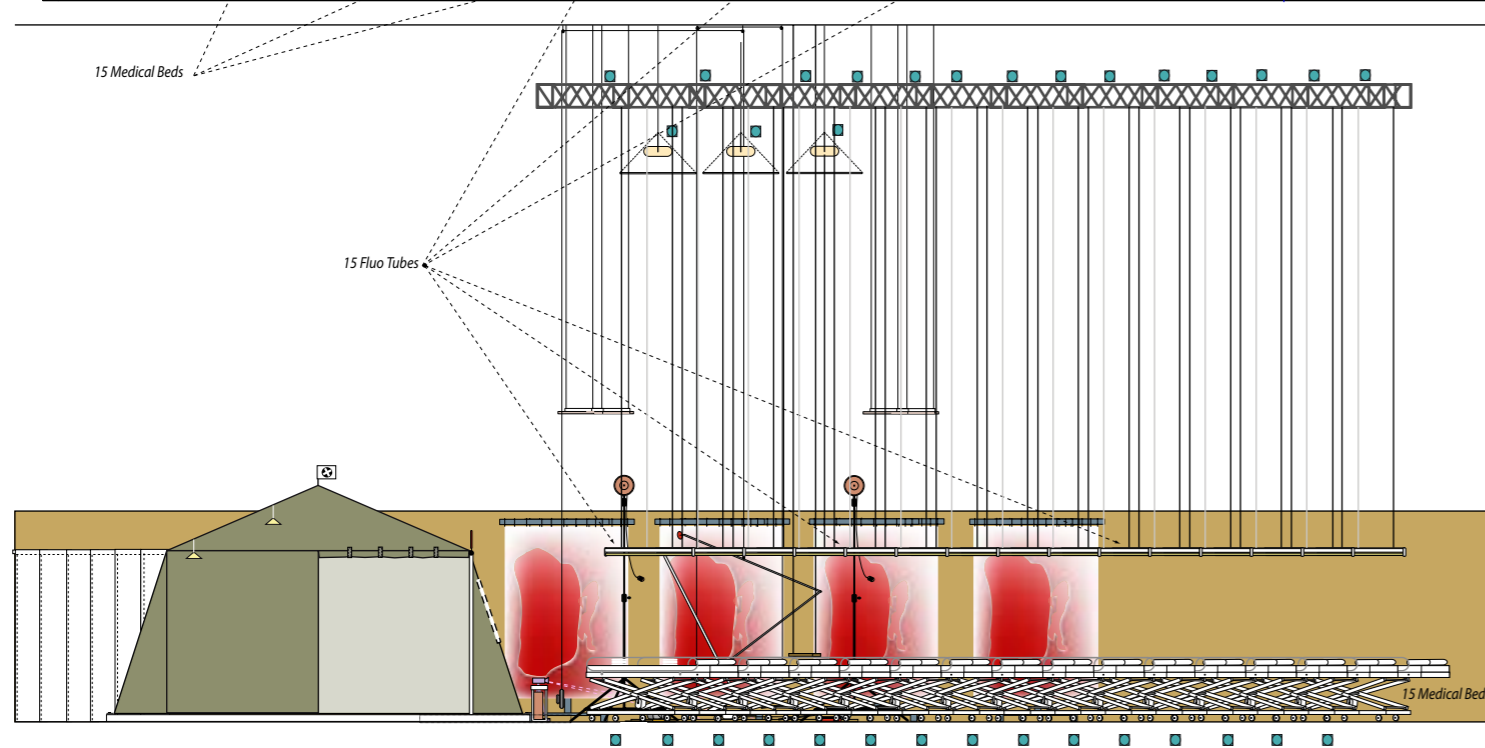

White curtains

When in the Gym and in order to get in the tent, the audience starts with walking along the tent, by the blind side of it. On that first side of the tent, there will be large painted white letters for "Choose A Camp".

**The Path of Damastes
(15 beds)**

TO BE PROVIDED BY THE FTSVL :

- Electric plugs
- 1 long truss to hang all fluo tubes together
- steel cables to hang the fluo tubes on the truss
- white electric cable for the Fluo tubes
- Thick layer of Polystiren Chips on the whole Gym floor but the surface of the tent

3 big Outdoor Flags
Flying up on the Roof
of the Gym
4,4 m x 7 m

15 Medical Beds

15 Fluo Tubes

3 big Outdoor Flags
Flying up on the Roof
of the Gym
4,4 m x 7 m

4. Endoscopic Tabs

The Endoscopic Tabs

- TO BE PROVIDED BY THE FTSVL :
- Electric plugs (video players are up on the balcony)
 - 1 steel cable to hang the pirogue (the pirogue mainly leans on the floor)

3 big Outdoor Flags
Flying up on the Roof
of the Gym
4,4 m x 7 m

5. Drum Robots

Drum robots

TO BE PROVIDED BY THE FTSVL :
 - Electric plugs for the air compressor

3 big Outdoor Flags
Flying up on the Roof
of the Gym
4,4 m x 7 m