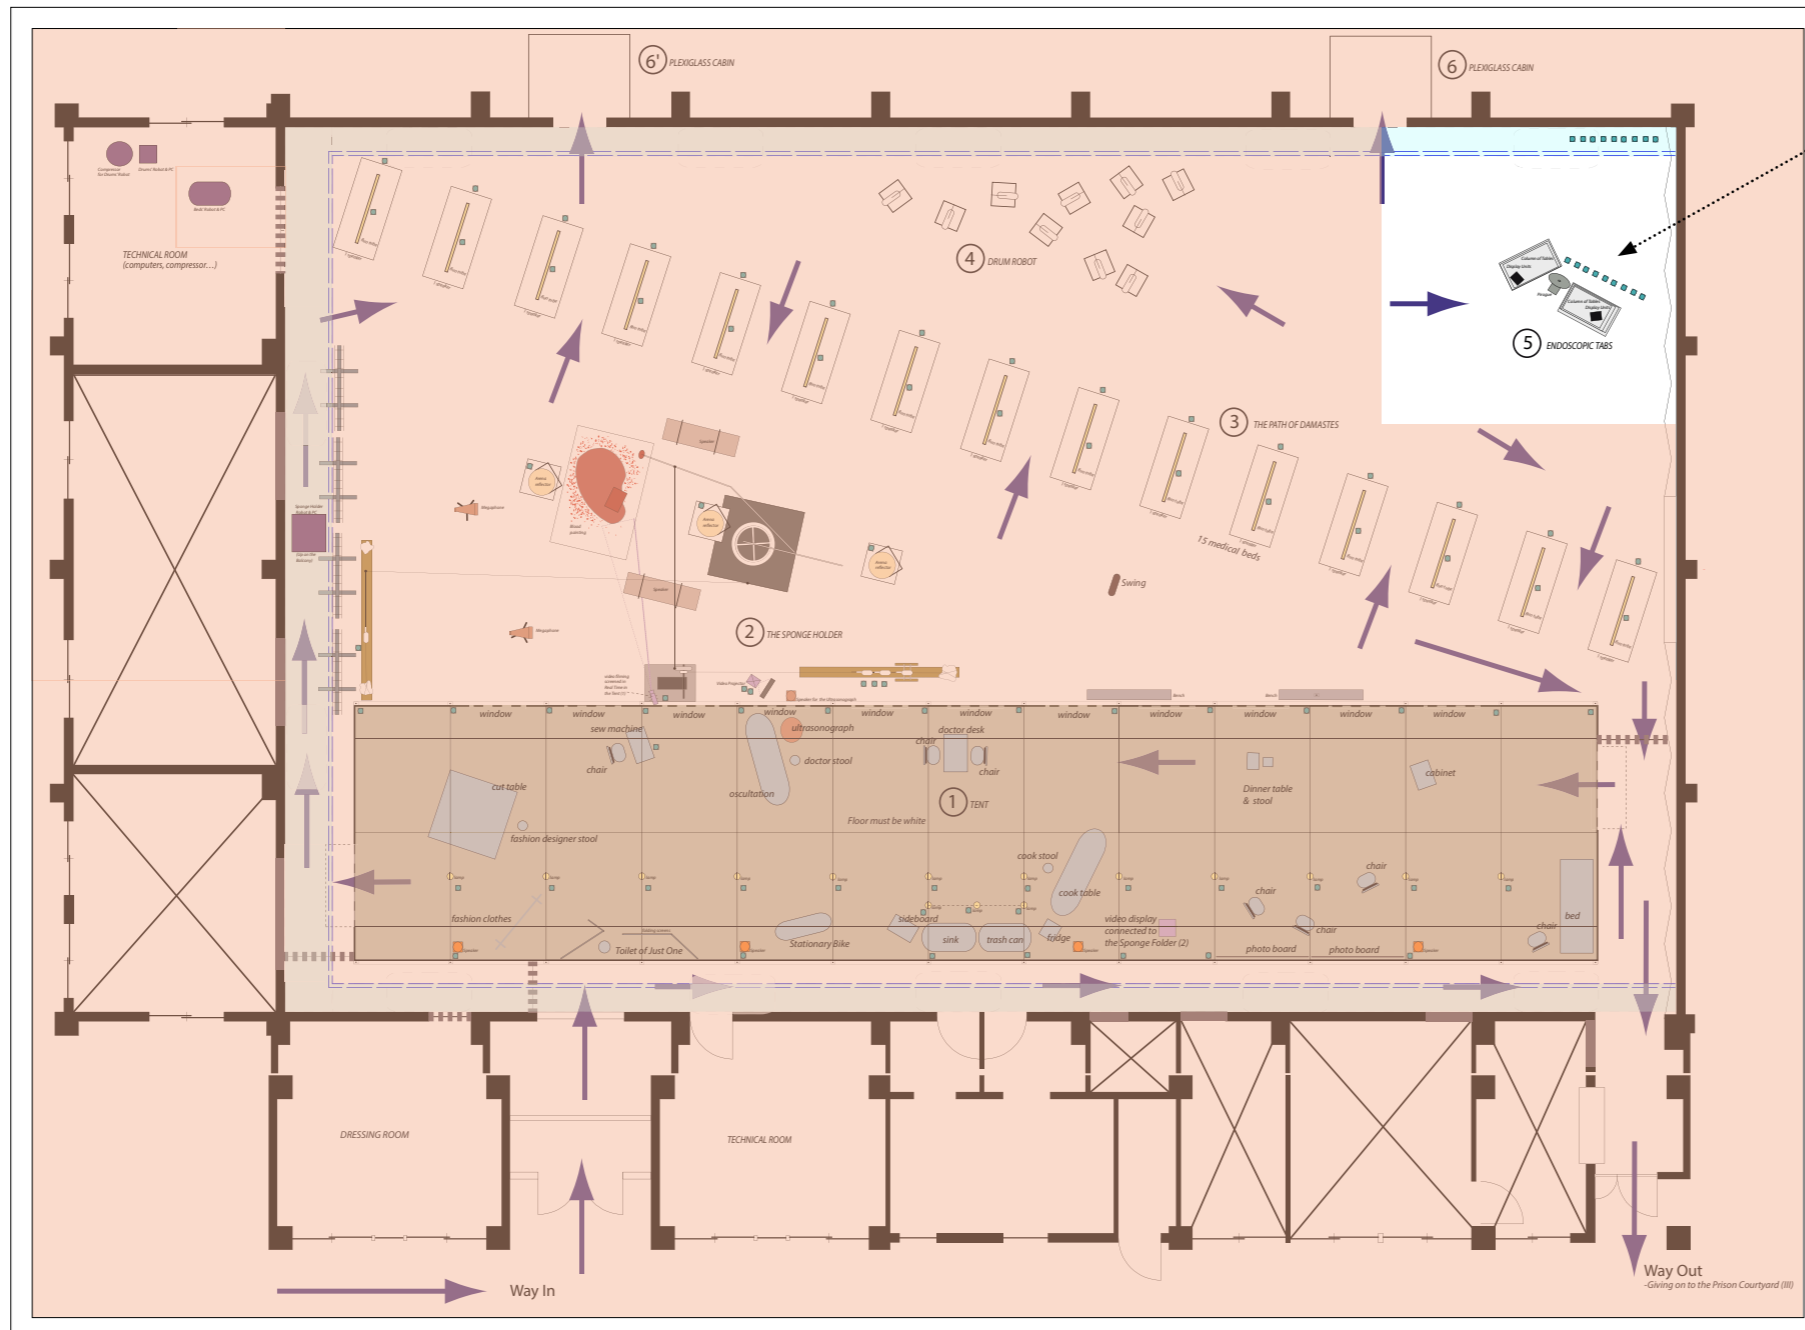

**The Path of Damastes
(15 beds)**

TO BE PROVIDED BY THE FTSVL :

- Electric plugs
- 1 long truss to hang all fluo tubes together
- steel cables to hang the fluo tubes on the truss
- white electric cable for the Fluo tubes
- Thick layer of Polystiren Chips on the whole Gym floor but the surface of the tent

3 big Outdoor Flags
Flying up on the Roof
of the Gym
4,4 m x 7 m

15 Medical Beds

15 Fluo Tubes

3 big Outdoor Flags
Flying up on the Roof
of the Gym
4,4 m x 7 m

4. Endoscopic Tabs

The Endoscopic Tabs

- TO BE PROVIDED BY THE FTSVL :
- Electric plugs (video players are up on the balcony)
 - 1 steel cable to hang the pirogue (the pirogue mainly leans on the floor)

3 big Outdoor Flags
Flying up on the Roof
of the Gym
4,4 m x 7 m

5. Drum Robots

Drum robots

TO BE PROVIDED BY THE FTSVL :
 - Electric plugs for the air compressor

3 big Outdoor Flags
Flying up on the Roof
of the Gym
4,4 m x 7 m