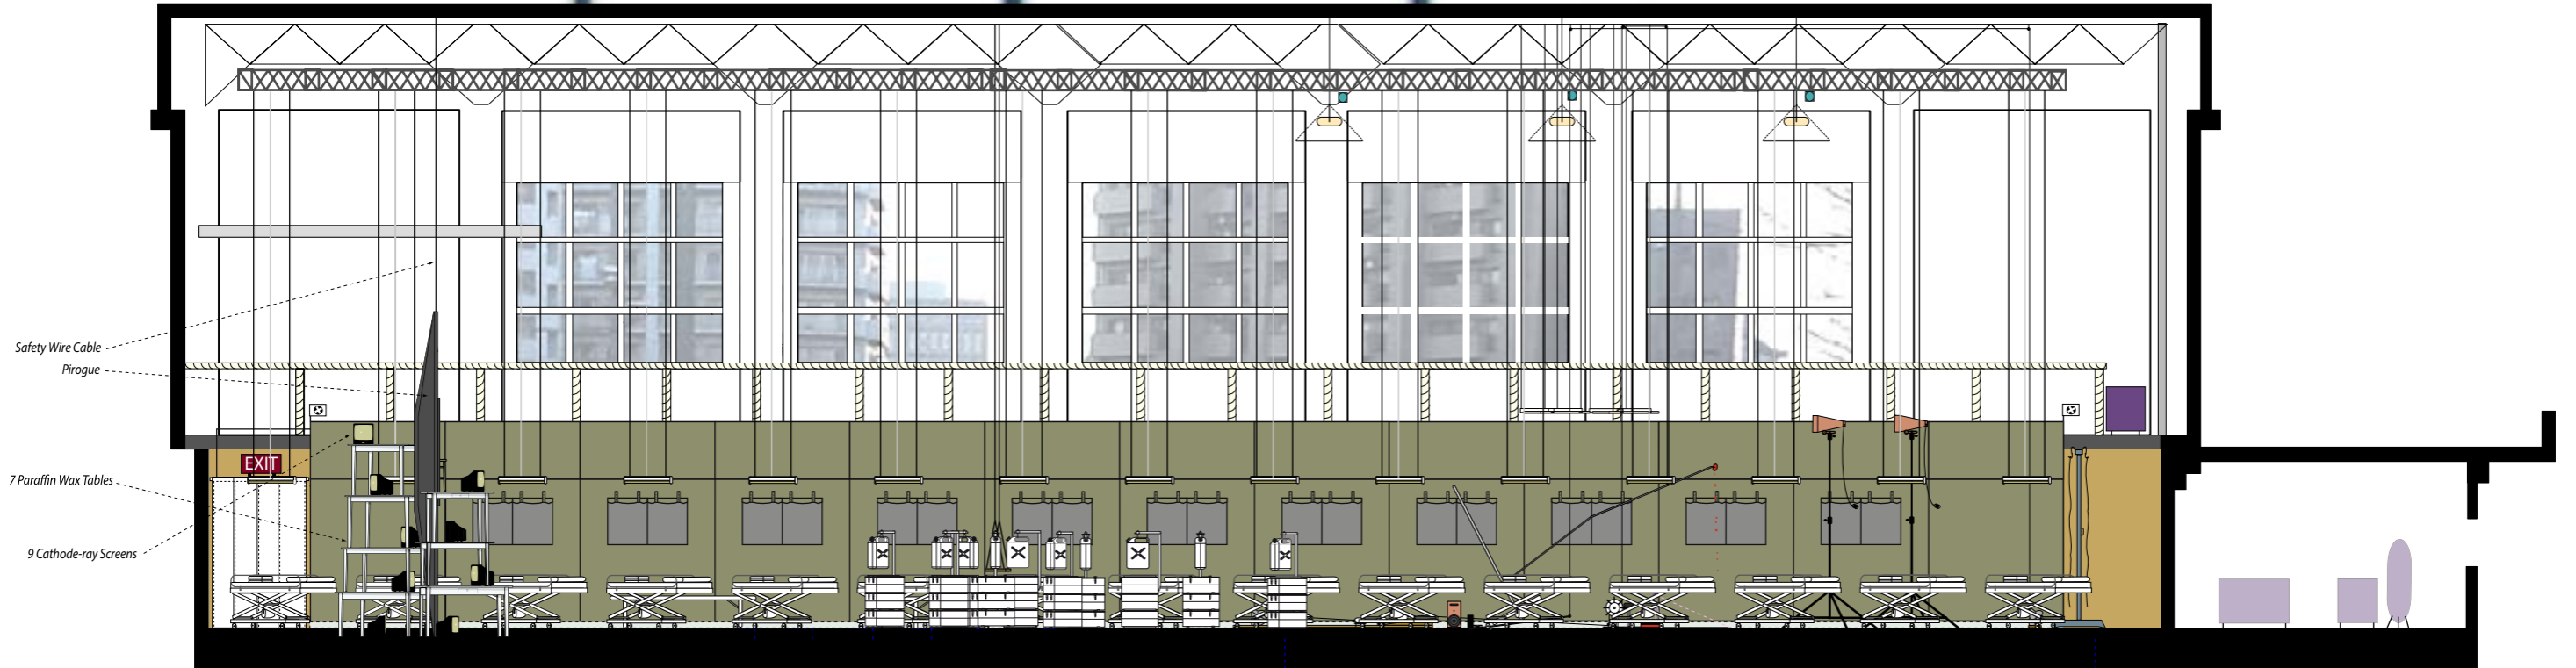

0 1 2 3 4 5 6 7 8 9 10 11 12 13 14 15