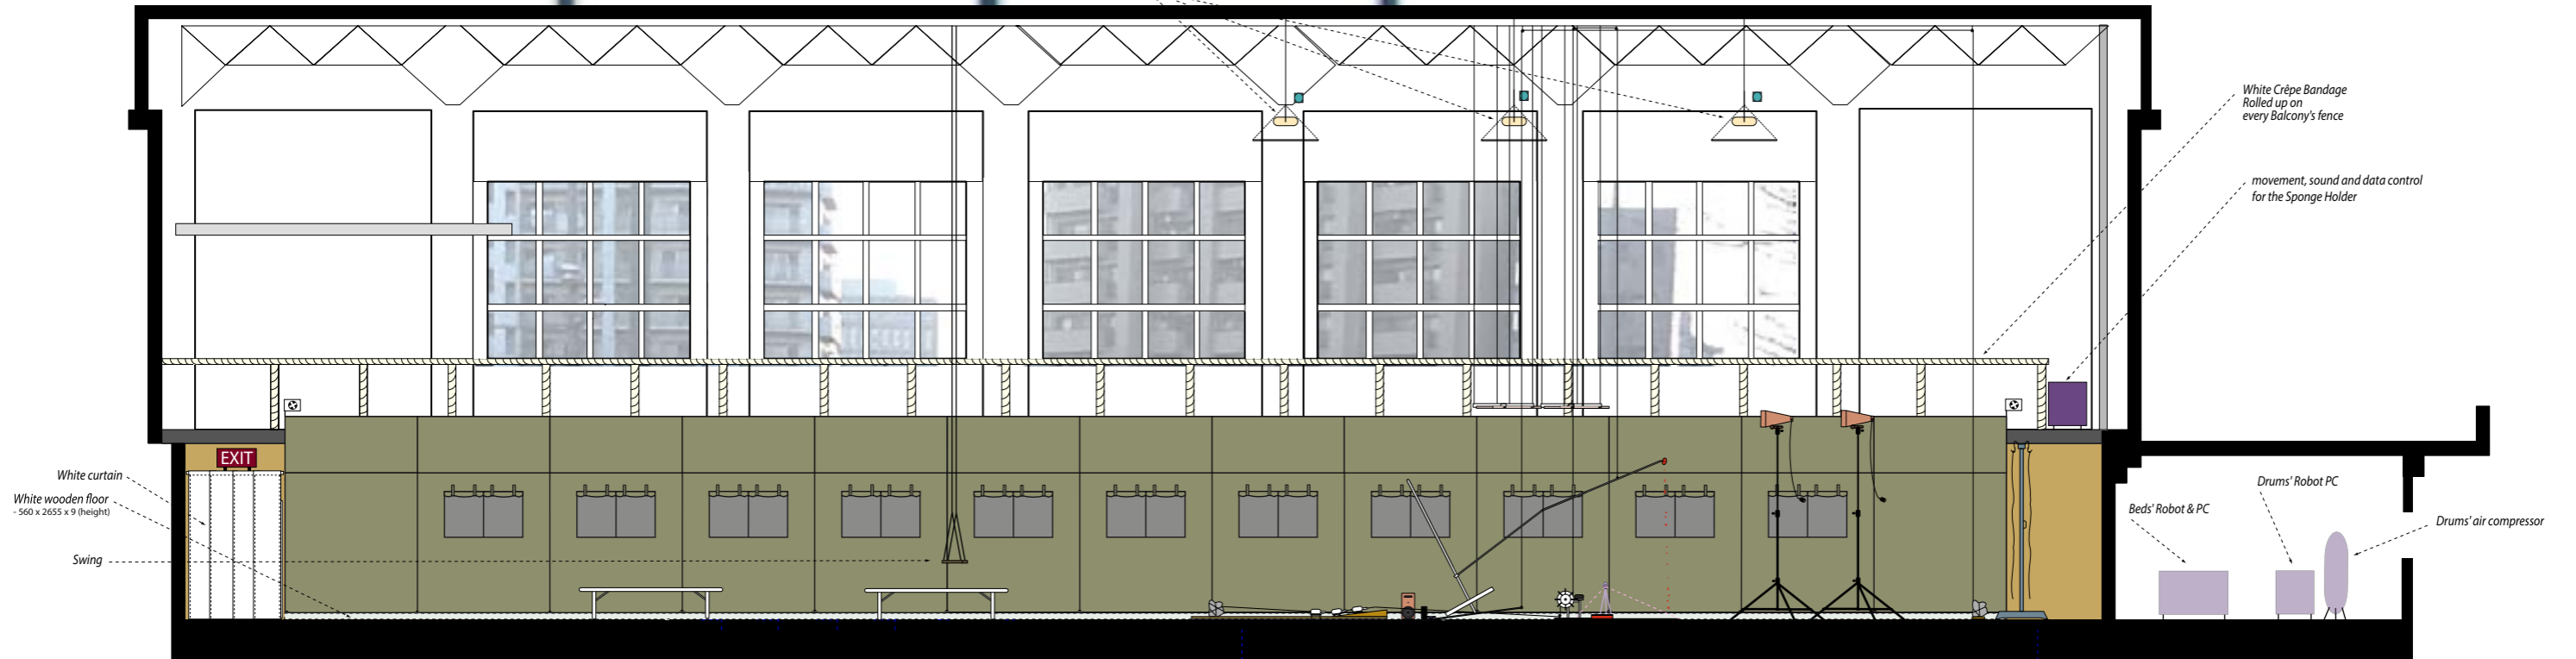

0 1 2 3 4 5 6 7 8 9 10 11 12 13 14 15

3 reflectors Type Arena