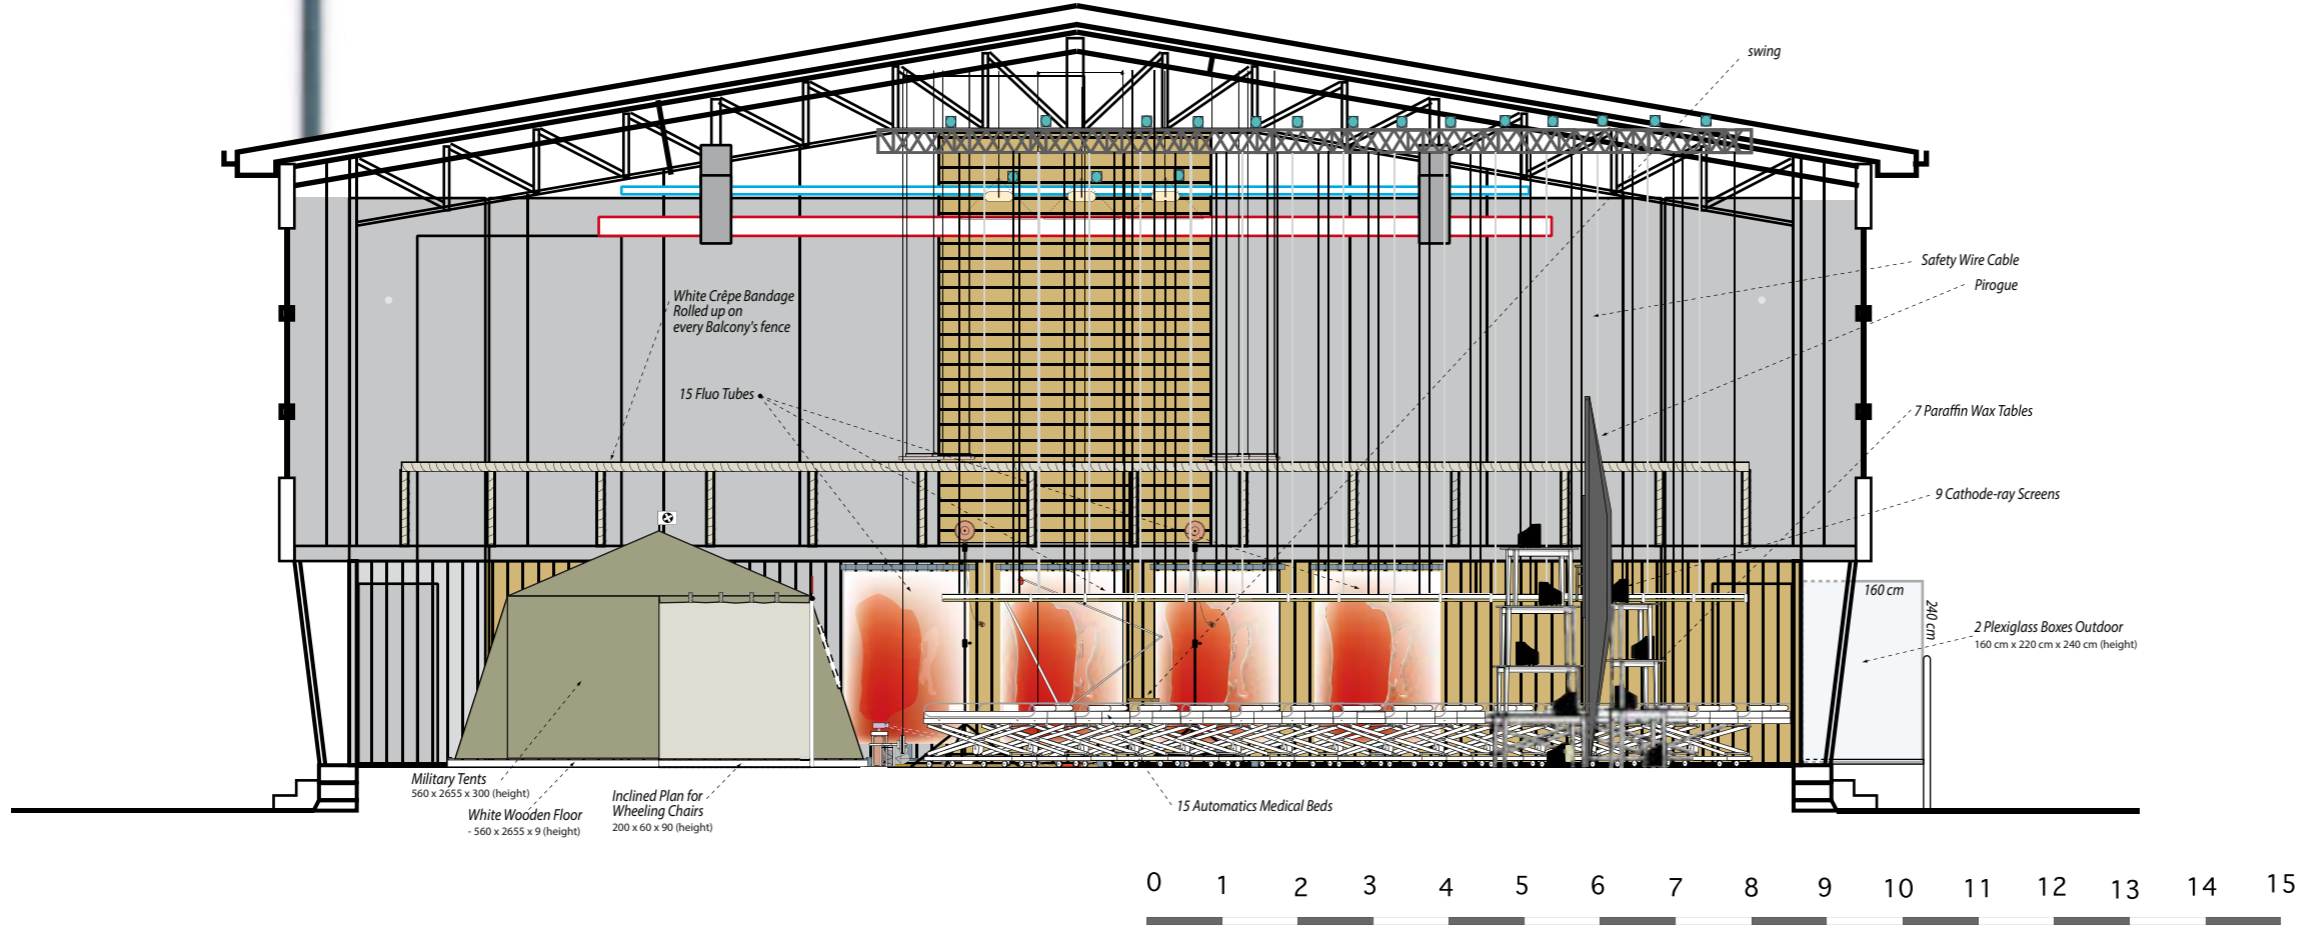

**The Path of Damastes
(15 beds)**

TO BE PROVIDED BY THE FTSVL :

- Electric plugs
- 1 long truss to hang all fluo tubes together
- steel cables to hang the fluo tubes on the truss
- white electric cable for the Fluo tubes
- Thick layer of Polystiren Chips on the whole Gym floor but the surface of the tent

3 big Outdoor Flags
Flying up on the Roof
of the Gym
4,4 m x 7 m

15 Medical Beds

15 Fluo Tubes

3 big Outdoor Flags
Flying up on the Roof
of the Gym
4,4 m x 7 m

4. Endoscopic Tabs

The Endoscopic Tabs

- TO BE PROVIDED BY THE FTSVL :
- Electric plugs (video players are up on the balcony)
 - 1 steel cable to hang the pirogue (the pirogue mainly leans on the floor)

3 big Outdoor Flags
Flying up on the Roof
of the Gym
4,4 m x 7 m

5. Drum Robots

Drum robots

TO BE PROVIDED BY THE FTSVL :
 - Electric plugs for the air compressor

3 big Outdoor Flags
Flying up on the Roof
of the Gym
4,4 m x 7 m