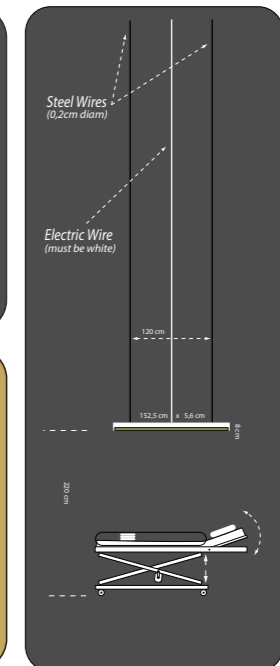

White curtains

When in the Gym and in order to get in the tent, the audience starts with walking along the tent, by the blind side of it. On that first side of the tent, there will be large painted white letters for "Choose A Camp".

**The Path of Damastes
(15 beds)**

TO BE PROVIDED BY THE FTSVL :

- Electric plugs
- 1 long truss to hang all fluo tubes together
- steel cables to hang the fluo tubes on the truss
- white electric cable for the Fluo tubes
- Thick layer of Polystiren Chips on the whole Gym floor but the surface of the tent

3 big Outdoor Flags
Flying up on the Roof
of the Gym
4,4 m x 7 m

15 Medical Beds

15 Fluo Tubes

3 big Outdoor Flags
Flying up on the Roof
of the Gym
4,4 m x 7 m

4. Endoscopic Tabs

The Endoscopic Tabs

- TO BE PROVIDED BY THE FTSVL :
- Electric plugs (video players are up on the balcony)
 - 1 steel cable to hang the pirogue (the pirogue mainly leans on the floor)