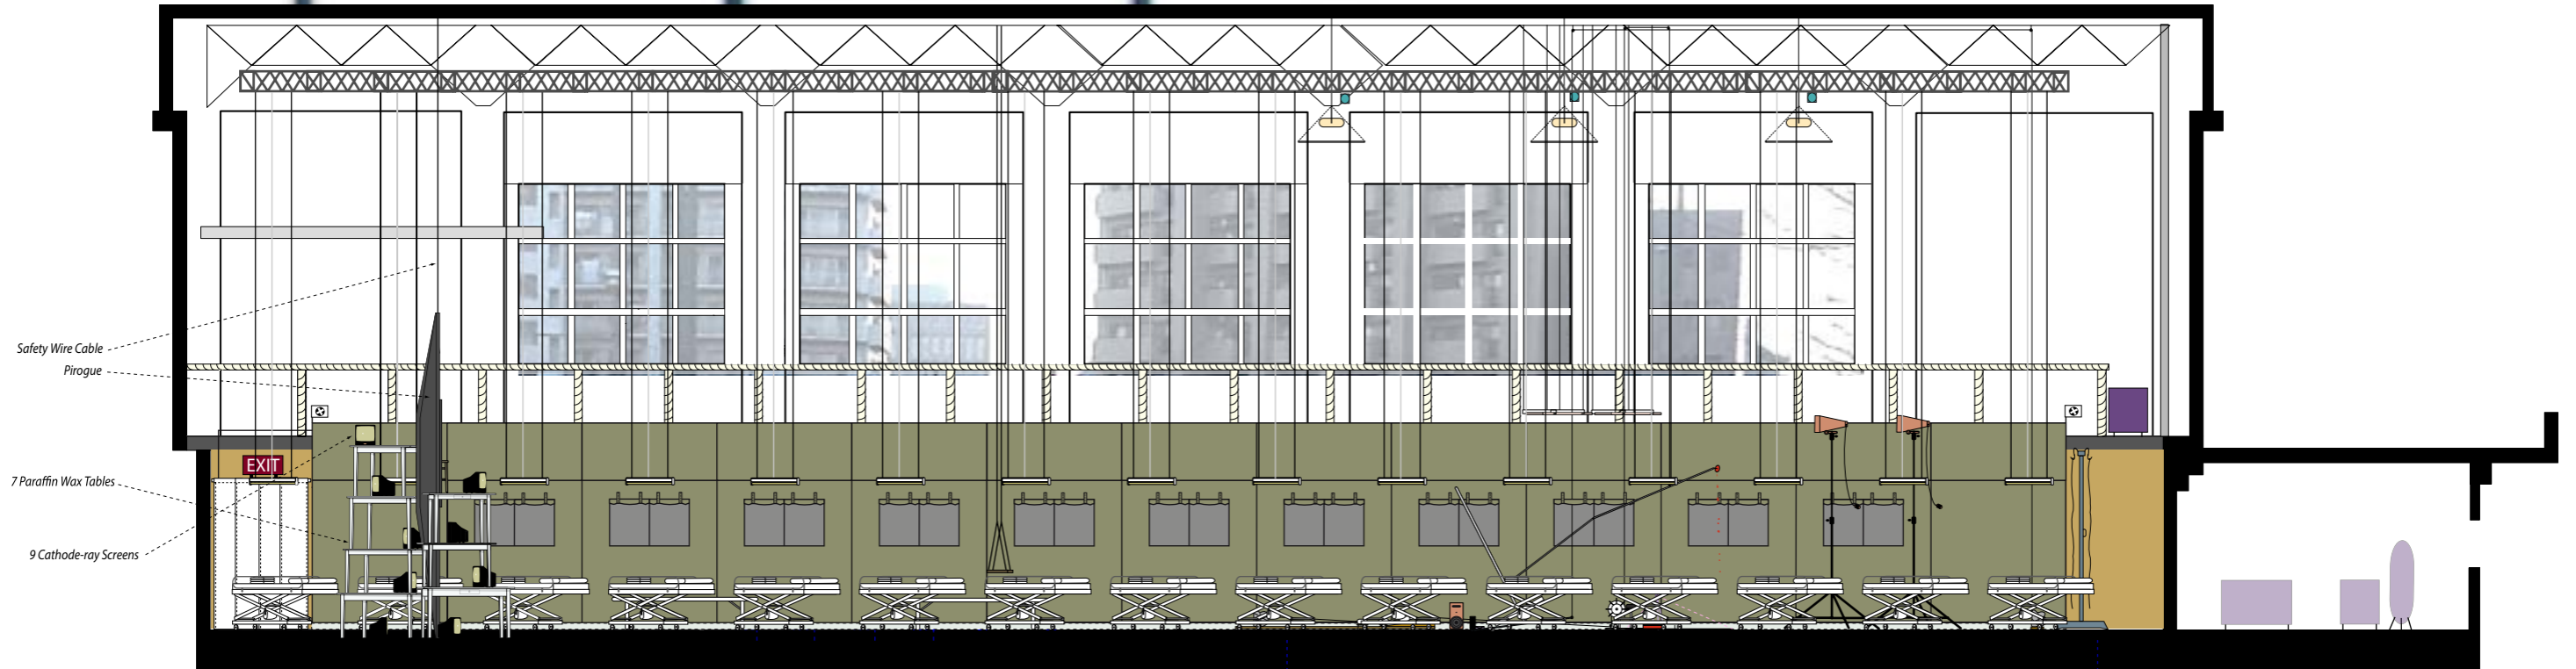

3 big Outdoor Flags
Flying up on the Roof
of the Gym
4,4 m x 7 m

15 Medical Beds

15 Fluo Tubes

3 big Outdoor Flags
Flying up on the Roof
of the Gym
4,4 m x 7 m

4. Endoscopic Tabs

The Endoscopic Tabs

- TO BE PROVIDED BY THE FTSVL :
- Electric plugs (video players are up on the balcony)
 - 1 steel cable to hang the pirogue (the pirogue mainly leans on the floor)