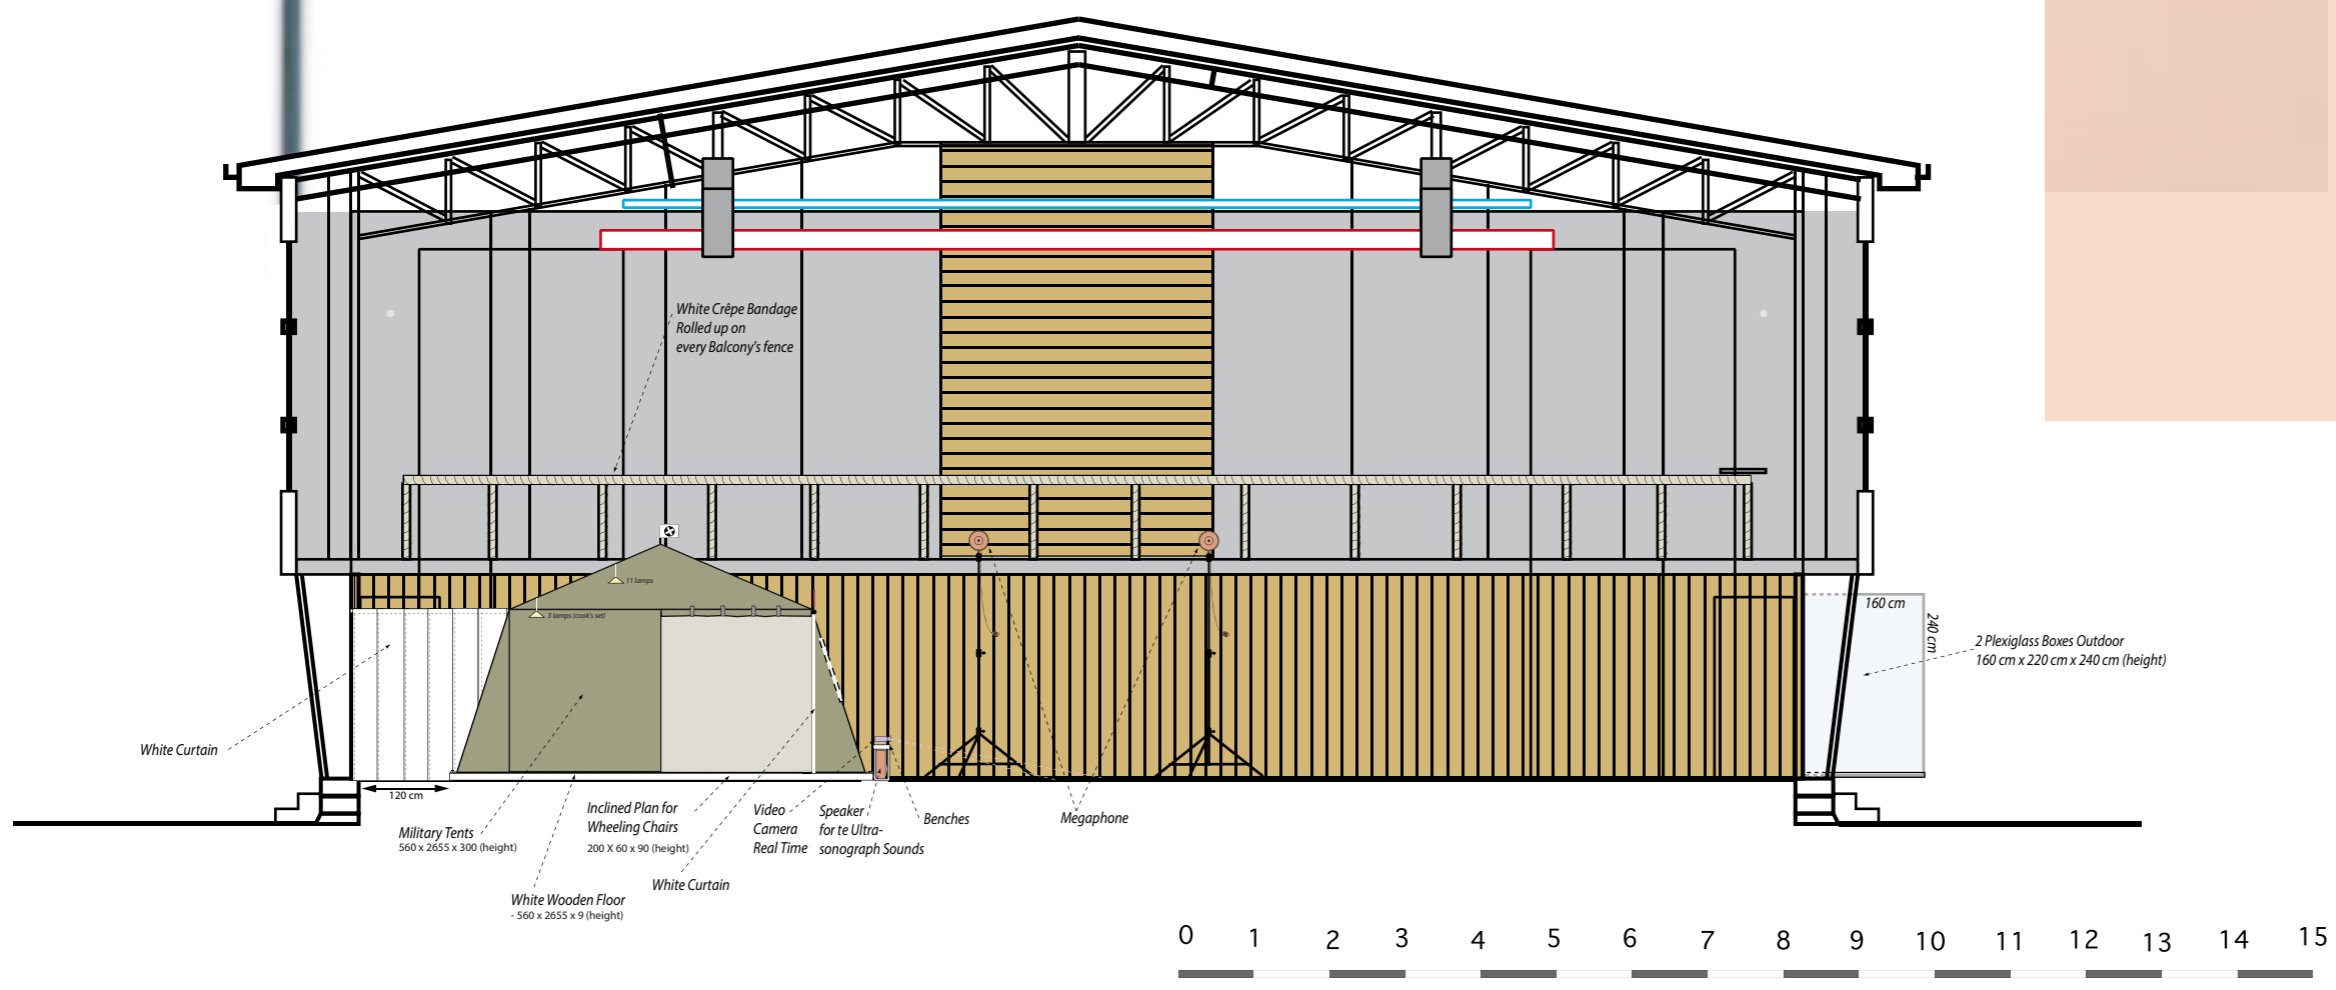

White curtains

When in the Gym and in order to get in the tent, the audience starts with walking along the tent, by the blind side of it. On that first side of the tent, there will be large painted white letters for "Choose A Camp".

Flags
440 x 700 cm

CHOOSE A CAMP

1. the Tent

White curtains

The tent

NB :

- Among the "employees" of the tent, the Cleaning woman (or man) is not included in the European staff and is to be hired by the Fstvl

TO BE PROVIDED BY THE FTSVL :

- 1 white wooden floor
- 2 inclined plans
- 3 white curtains
- 1 stationary bike
- 1 sound system with 4 monitors ■
- 1 active sound monitor ■ (cf.2.)
- 1 ultrasonograph (Ultra sound + Doppler mode, Sound production)
- Electric plugs ■
- 1 video camera on a small tripod (cf.2.)
- 1 video display on 1 withe support ■
- video cabling (video monitor/ camera)
- 1 fridge - 55 x 55 x 85 cm (height)
- running water
- cooking set

3 big Outdoor Flags
Flying up on the Roof
of the Gym
4,4 m x 7 m

The tent

3 big Outdoor Flags
Flying up on the Roof
of the Gym
4,4 m x 7 m

2. The Sponge Holder and the Swing

The Sponge Holder & the Swing

TO BE PROVIDED BY THE FTSVL :