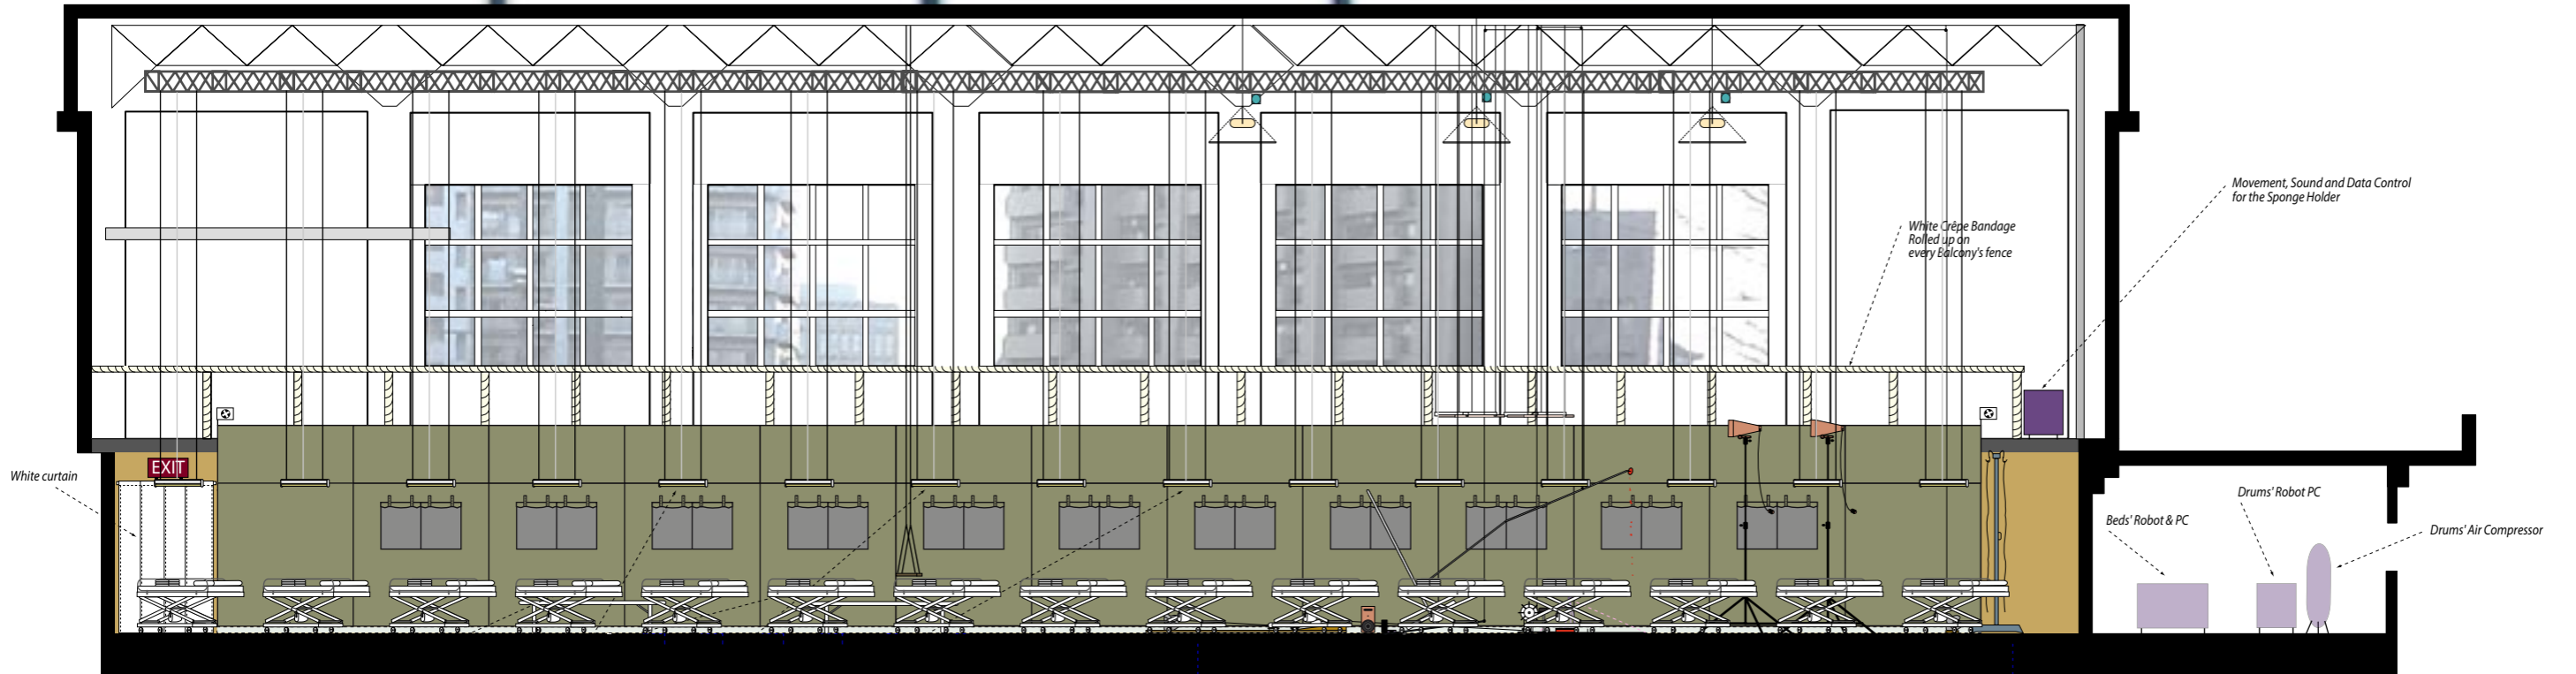

TO BE PROVIDED BY THE FTSVL :

- 1 white wooden floor
- 2 inclined plans
- 3 white curtains
- 1 stationary bike
- 1 sound system with 4 monitors ■
- 1 active sound monitor ■ (cf.2.)
- 1 ultrasonograph (Ultra sound + Doppler mode, Sound production)
- Electric plugs ■
- 1 video camera on a small tripod (cf.2.)
- 1 video display on 1 withe support ■
- video cabling (video monitor/ camera)
- 1 fridge - 55 x 55 x 85 cm (height)
- running water
- cooking set

- 1 active sound monitor connected to ultrasonograph
- Electric plugs
- 1 video camera on a small tripod
- 1 video projector
- steel cables to hang the swing
- steel cable to hang the "Magnepan" speakers
- steel cables to hang the filter holders under the arena projectors
- 2 wooden benches (white)
- blood
- 1 fridge for the blood

**The Path of Damastes
(15 beds)**

TO BE PROVIDED BY THE FTSVL :

- Electric plugs
- 1 long truss to hang all fluo tubes together
- steel cables to hang the fluo tubes on the truss
- white electric cable for the Fluo tubes
- Thick layer of Polystiren Chips on the whole Gym floor but the surface of the tent

3 big Outdoor Flags
Flying up on the Roof
of the Gym
4,4 m x 7 m

15 Medical Beds

15 Fluo Tubes

3 big Outdoor Flags
Flying up on the Roof
of the Gym
4,4 m x 7 m

4. Endoscopic Tabs

The Endoscopic Tabs

- TO BE PROVIDED BY THE FTSVL :
- Electric plugs (video players are up on the balcony)
 - 1 steel cable to hang the pirogue (the pirogue mainly leans on the floor)