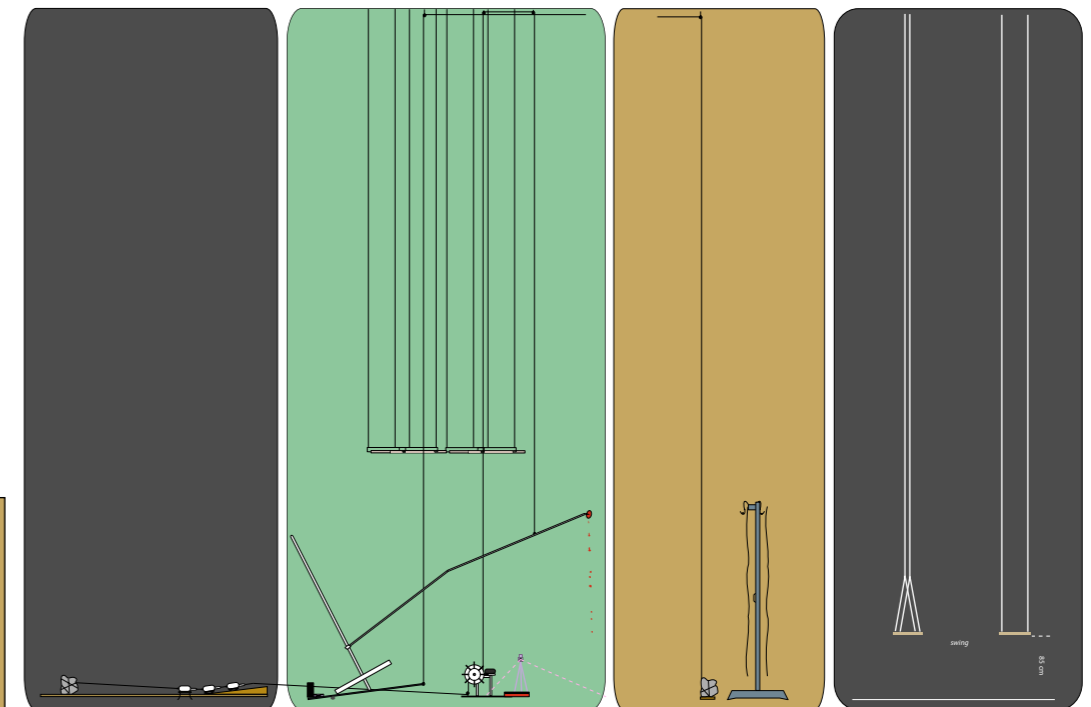

The Sponge Holder and the Swing