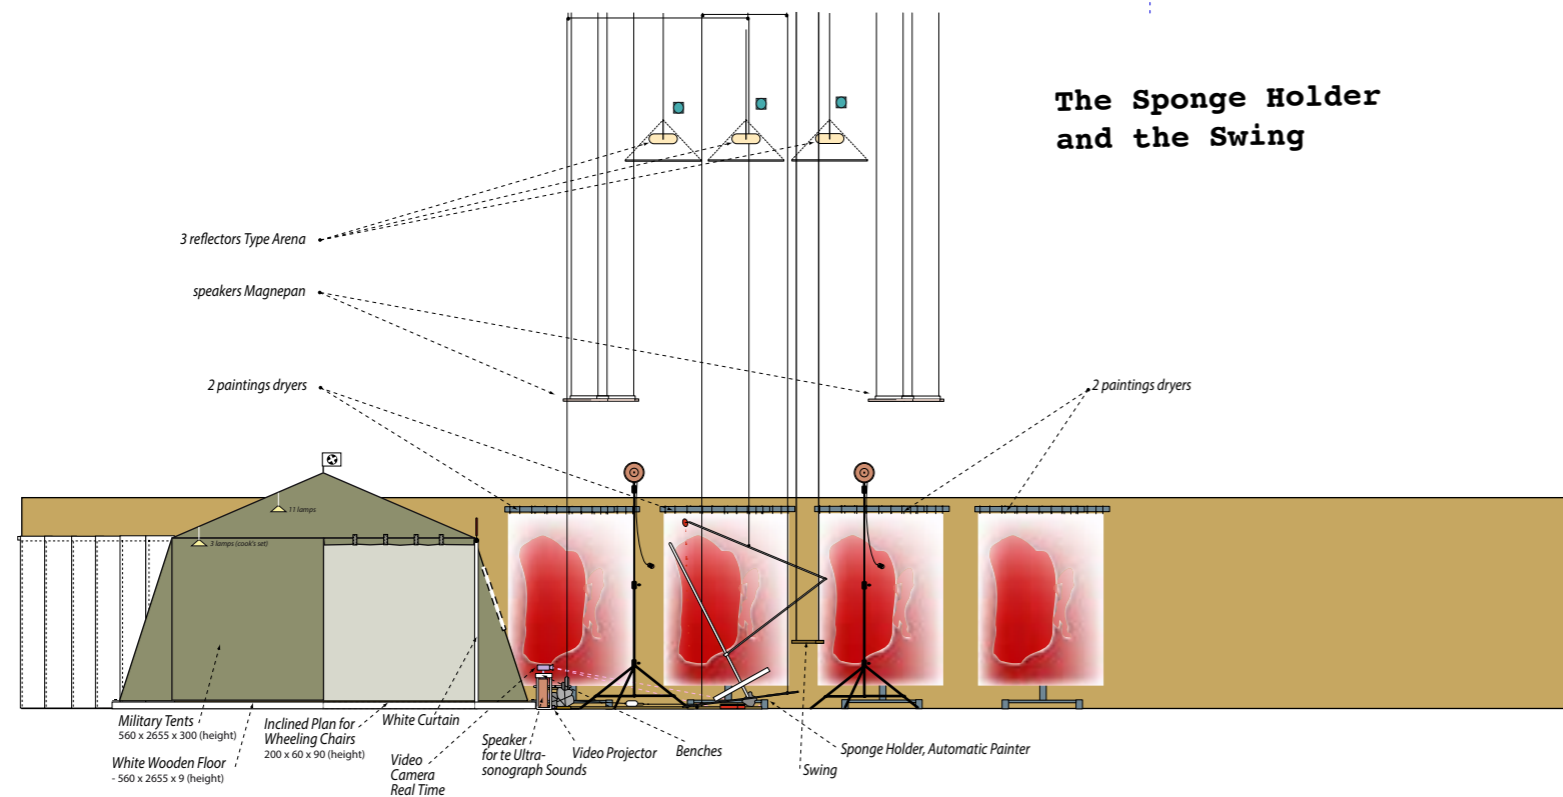

The Sponge Holder and the Swing