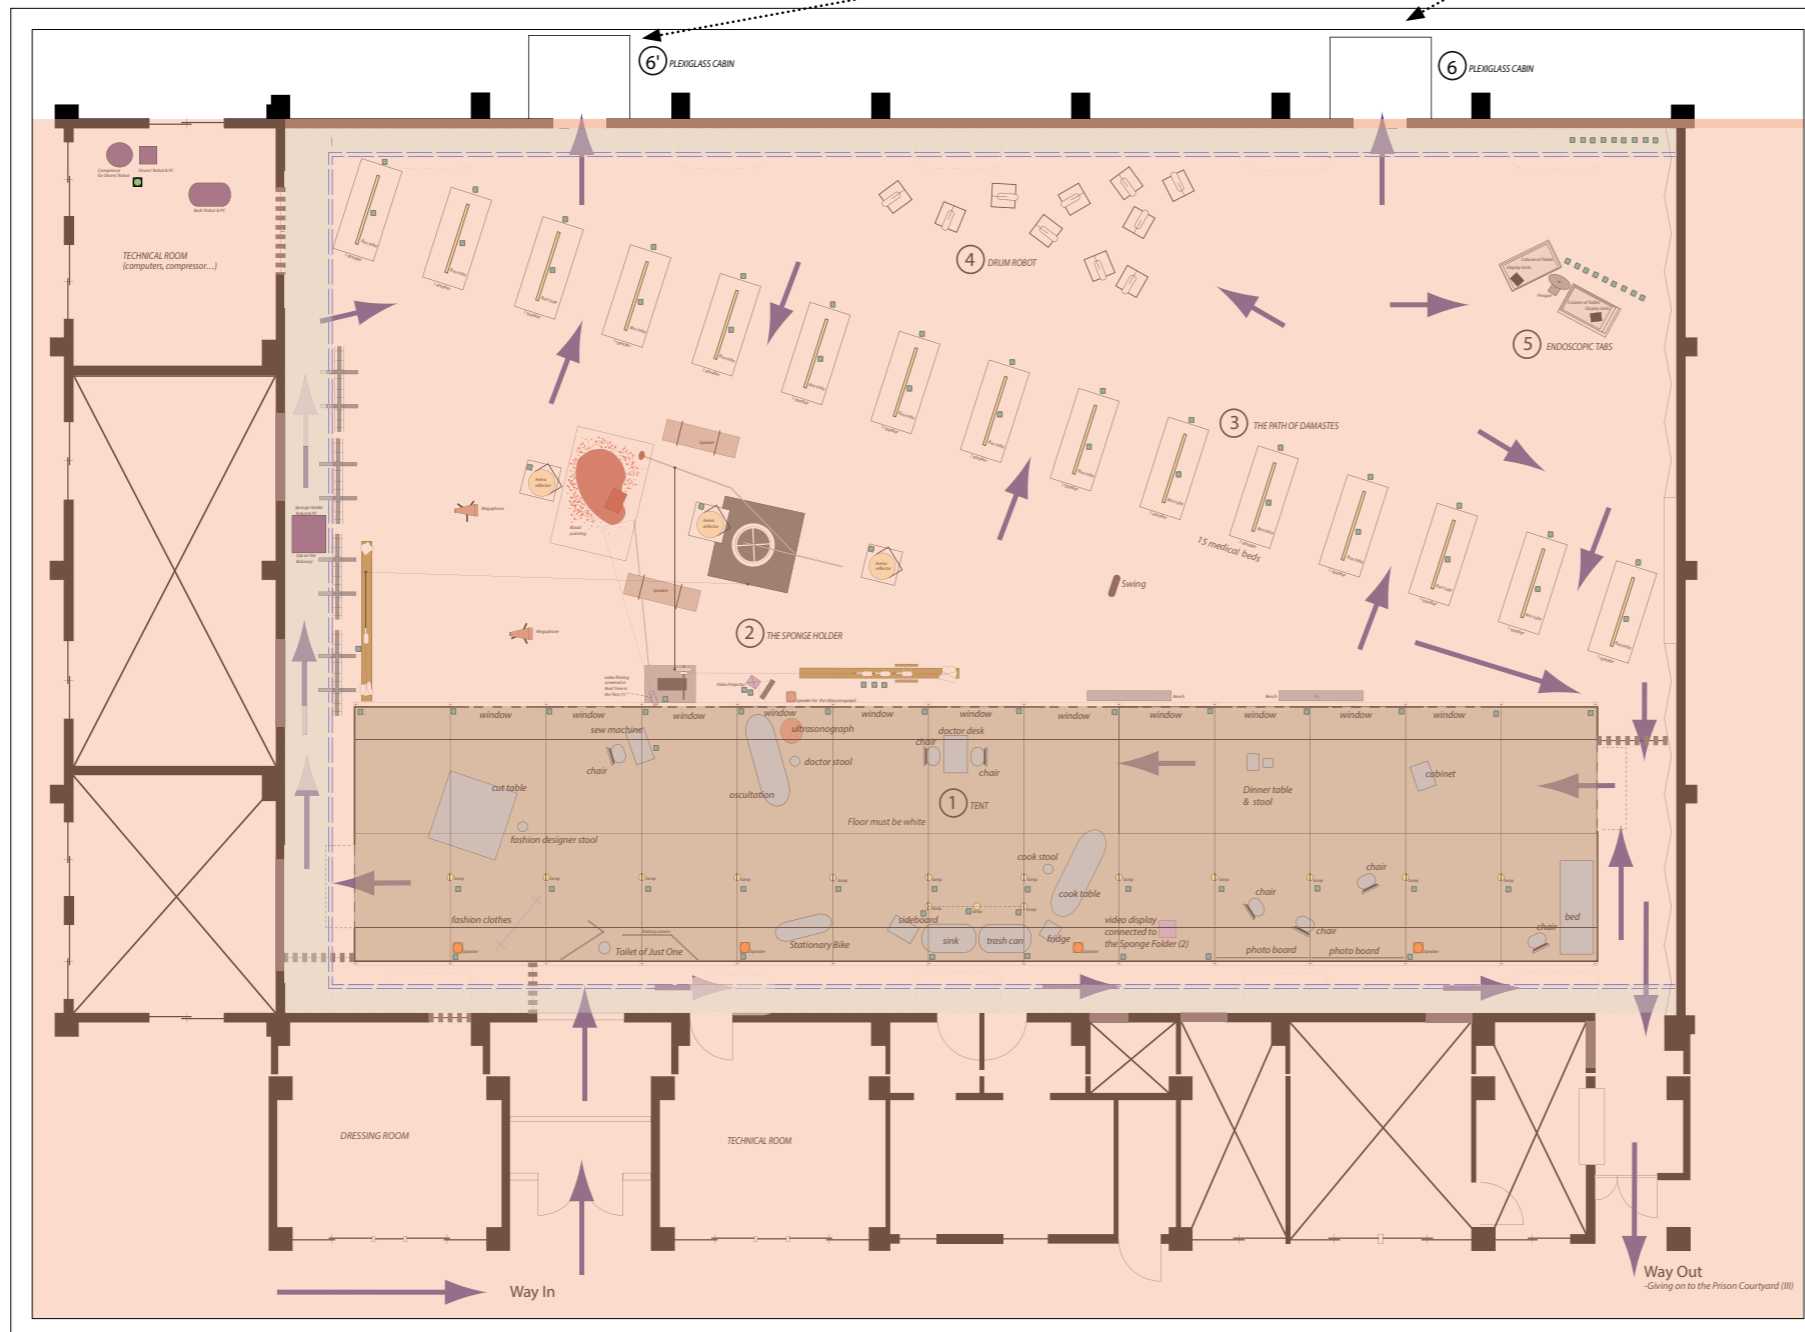

White curtains

When in the Gym and in order to get in the tent, the audience starts with walking along the tent, by the blind side of it. On that first side of the tent, there will be large painted white letters for "Choose A Camp".

0 1 2 3 4 5 6 7 8 9 10 11 12 13 14 15

5. Plexiglass Verandas

verandas

TO BE PROVIDED BY THE FTSVL :
- The wholes verandas have to
be done on the spot

March 21th 2012