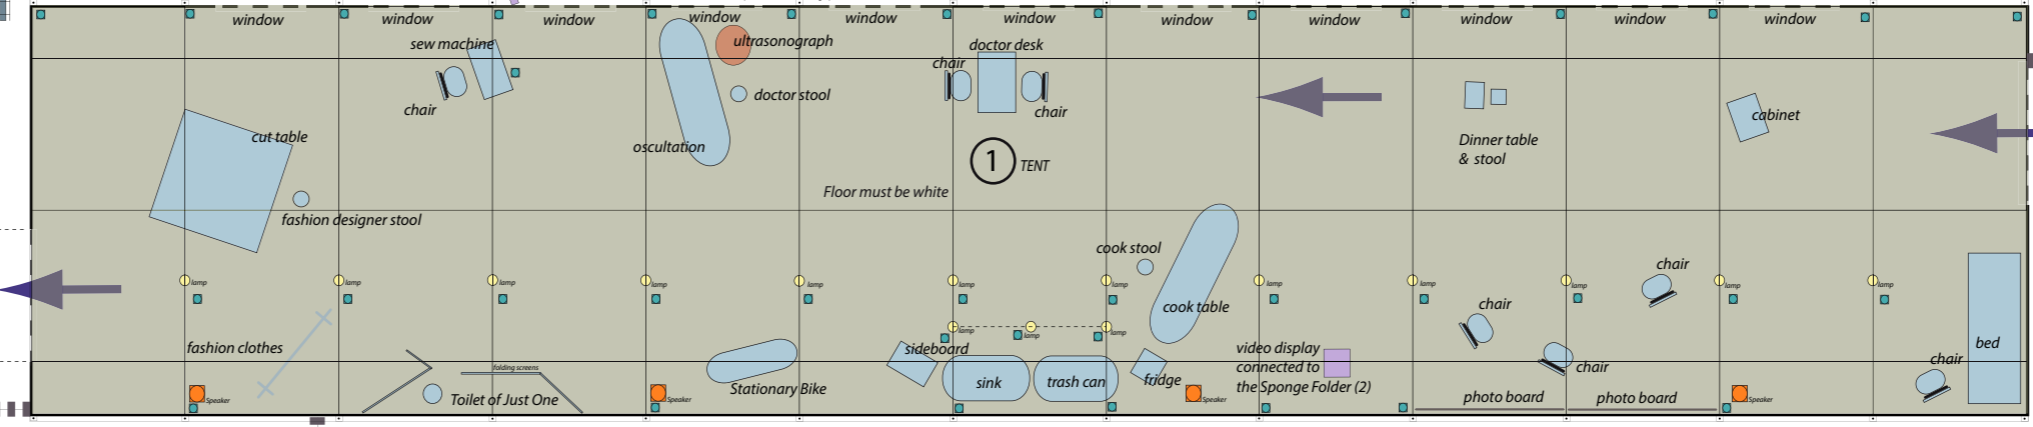

Jean Michel Bruyère

LFKS

Part 2 - THE GYM

LFK MARSEILLES

0
1
2
3
4
5
6
7
8
9
10
11
12
13
14
15

6' PLEXIGLASS CABIN

6' PLEXIGLASS CABIN

Compressor for Drum Robot
Drum Robot & PC
Bed: Robot & PC
TECHNICAL ROOM
(computers, compressor...)

4 DRUM ROBOT

5 ENDOSCOPIC TABS

3 THE PATH OF DAMASTES
15 medical beds

2 THE SPONGE HOLDER

1 TENT

DRESSING ROOM

TECHNICAL ROOM

Way In

White curtains

When in the Gym and in order to get in the tent, the audience starts with walking along the tent, by the blind side of it. On that first side of the tent, there will be large painted white letters for "Choose A Camp".

TO BE PROVIDED BY THE FTSVL :

- 1 white wooden floor
- 2 inclined plans
- 3 white curtains
- 1 stationary bike
- 1 sound system with 4 monitors ■
- 1 active sound monitor ■ (cf.2.)
- 1 ultrasonograph (Ultra sound + Doppler mode, Sound production)
- Electric plugs ■
- 1 video camera on a small tripod (cf.2.)
- 1 video display on 1 withe support ■
- video cabling (video monitor/ camera)
- 1 fridge - 55 x 55 x 85 cm (height)
- running water
- cooking set